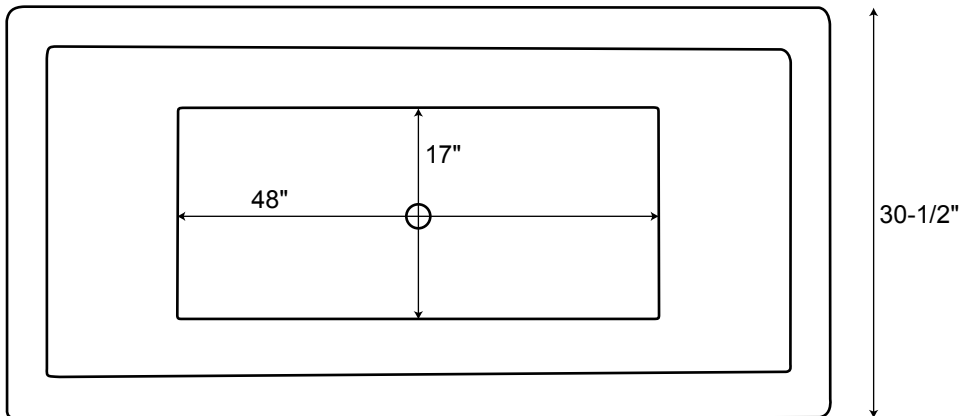

69" Free standing Acrylic Tub

Dimensions	69" L x 30-1/2" W (front to back) x 24-3/4" H
Water Capacity	
without overflow	65 gallons
with overflow	55 gallons
Water Depth	
to top of tub	18-1/2" H
to overflow	15-3/4" H
Tub Weight Uncrated	111 lbs.
Tub Weight Crated	221 lbs.
Tub Rim	2-1/2" wide
Faucet Configurations	No faucet drilling

Measurements may vary by up to 1/2 "