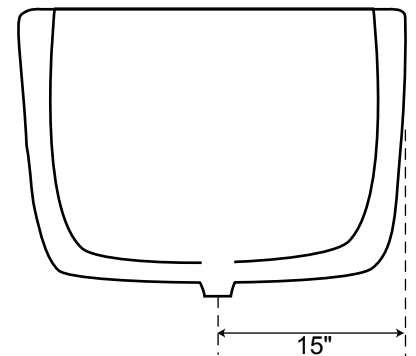

69" Free standing Acrylic Tub

Dimensions	69" L x 30-1/2" W (front to back) x 24-3/4" H
Water Capacity	
without overflow	65 gallons
with overflow	55 gallons
Water Depth	
to top of tub	18-1/2" H
to overflow	15-3/4" H
Tub Weight Uncrated	111 lbs.
Tub Weight Crated	221 lbs.
Tub Rim	2-1/2" wide
Faucet Configurations	No faucet drilling

Measurements may vary by up to 1/2 "