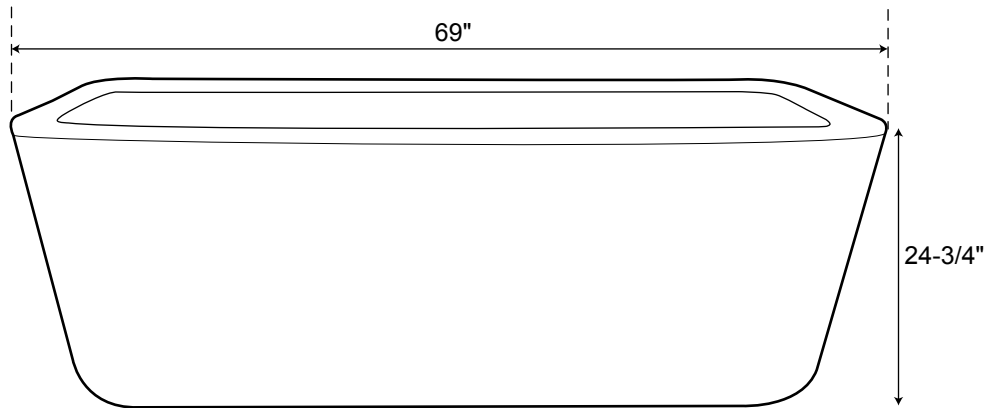

69" Free standing Acrylic Tub

Dimensions	69" L x 30-1/2" W (front to back) x 24-3/4" H
Water Capacity	
without overflow	65 gallons
with overflow	55 gallons
Water Depth	
to top of tub	18-1/2" H
to overflow	15-3/4" H
Tub Weight Uncrated	111 lbs.
Tub Weight Crated	221 lbs.
Tub Rim	2-1/2" wide
Faucet Configurations	No faucet drilling

Measurements may vary by up to 1/2 "