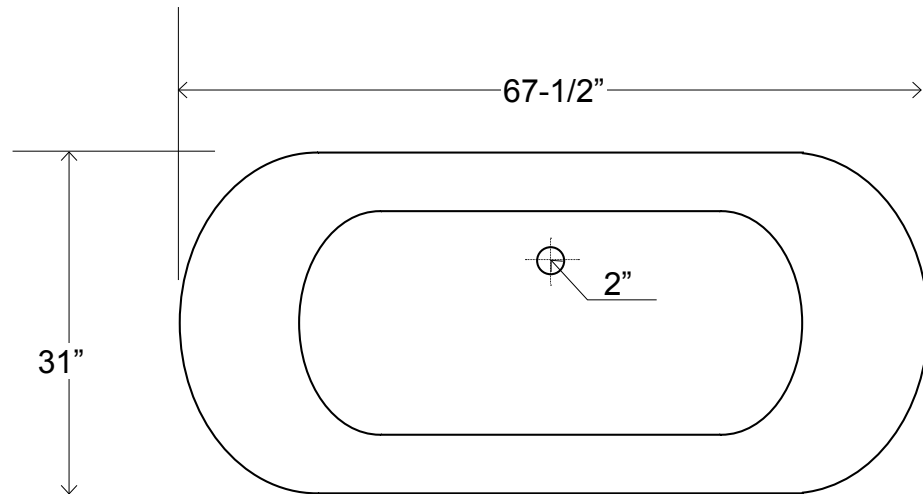

# 68" Free-Standing Acrylic Tub

Dimensions	67-1/2" L x 31" W x 21-1/2" H
Water Capacity	66 gallons
Tub Weight Uncrated	200 lbs.
Water Depth	18-1/4" (to the rim)
Faucet Configurations	No rim holes

Measurements may vary by up to 1/2"