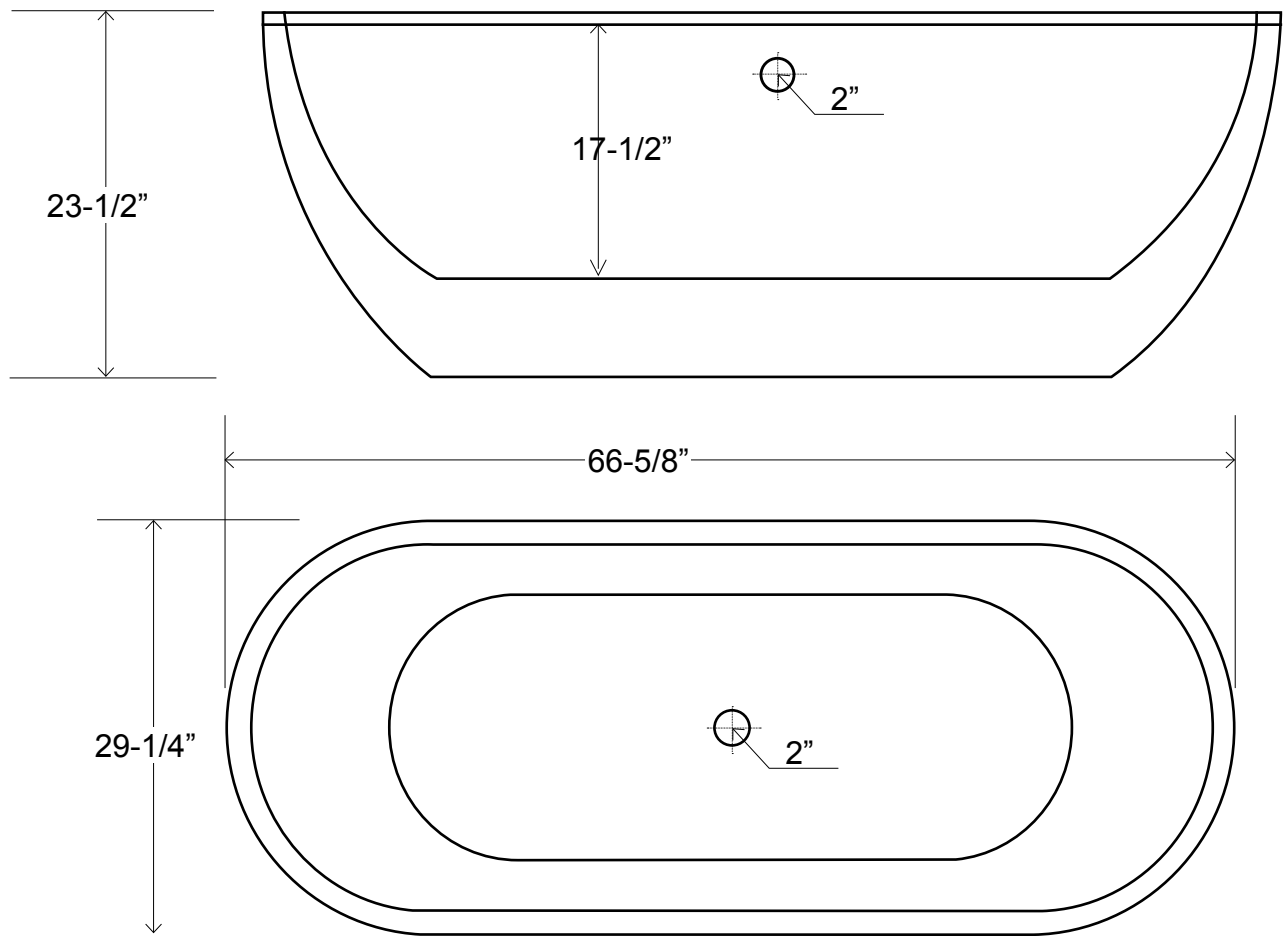

# 67" Free Standing Acrylic Tub

Dimensions	66-5/8" L x 29-1/4" W x 23-1/2" H
Water Capacity	55 gallons
Tub Weight Uncrated	88 lbs.
Water Depth	17-1/2" H (to the rim)
Faucet Configurations	no rim holes

Measurements may vary by up to 1/2"