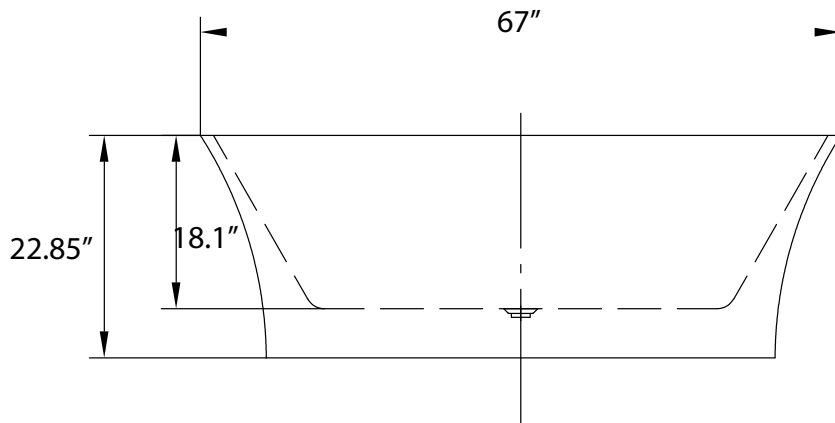

67" Free Standing Acrylic Tub

Dimensions	67" L x 31.9" W x 22.85" H
Water Capacity	50 Gallons
Tub Weight Uncrated	118 lbs
Water Depth	13-1/4"
Faucet Configurations	Deck for rim holes

Measurements may vary by up to 1/2"