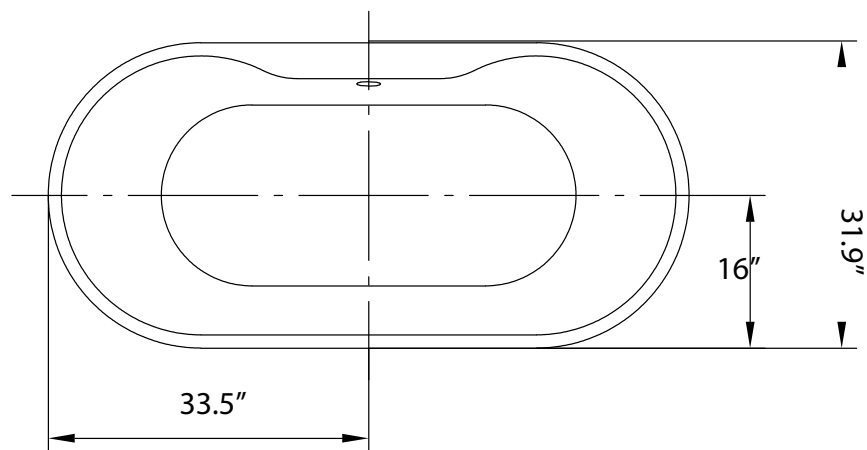

67" Free Standing Acrylic Tub

Dimensions	67" L x 31.9" W x 22.85" H
Water Capacity	50 Gallons
Tub Weight Uncrated	118 lbs
Water Depth	13-1/4"
Faucet Configurations	Deck for rim holes

Measurements may vary by up to 1/2"