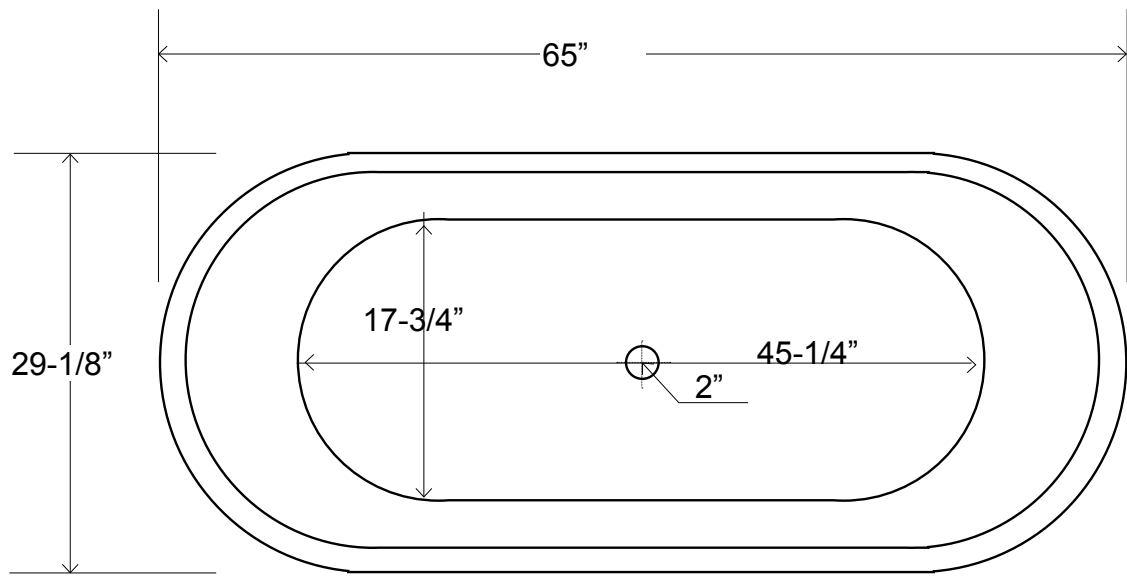

# 65" Free Standing Acrylic Tub

Dimensions	65" L x 29-1/8" W x 24" H
Water Capacity	46 Gallons
Tub Weight Uncrated	115 lbs.
Water Depth	17-1/3" (to the rim)
Faucet Configurations	No rim holes

Measurements may vary by up to 1/2 "