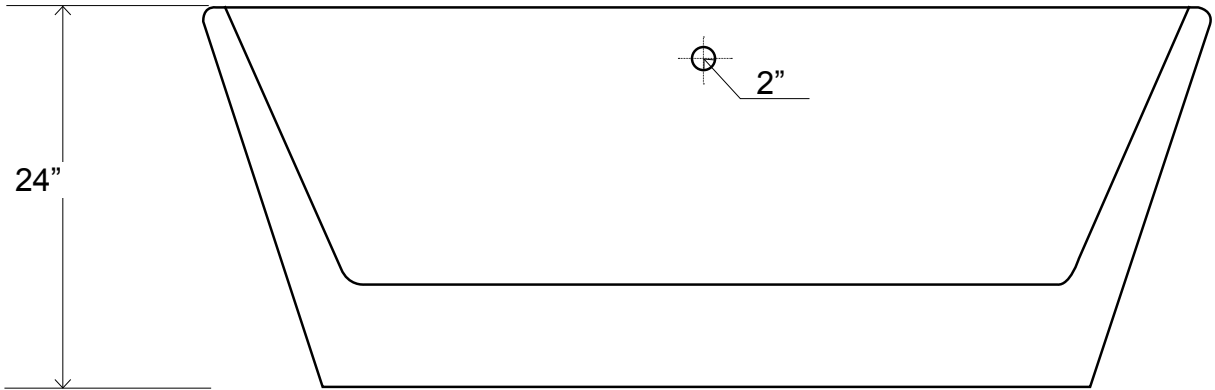

# 65" Free Standing Acrylic Tub

Dimensions	65" L x 29-1/8" W x 24" H
Water Capacity	46 Gallons
Tub Weight Uncrated	115 lbs.
Water Depth	17-1/3" (to the rim)
Faucet Configurations	No rim holes

Measurements may vary by up to 1/2 "