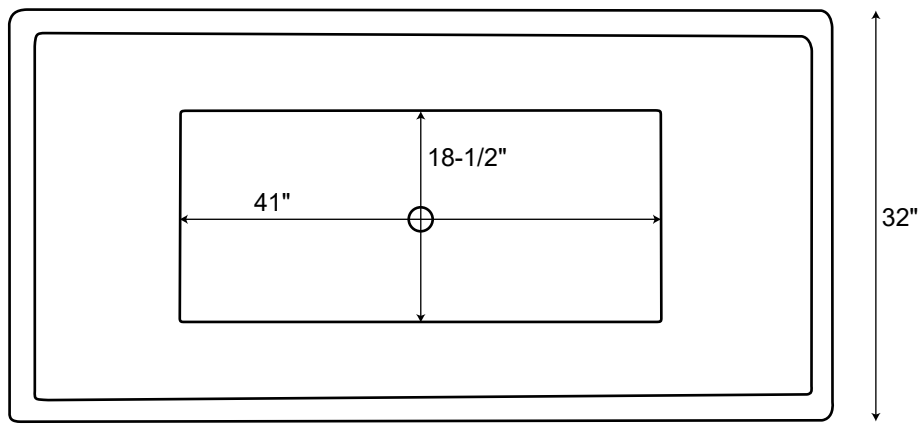

## 63" Free Standing Acrylic Tub

Dimensions	63" L x 32" W x 23" H
Water Capacity	45 gallons
Tub Weight Uncrated	110 lbs
Water Depth	13-1/4" H
Faucet Configurations	no rim holes

Measurements may vary by up to 1/2 "