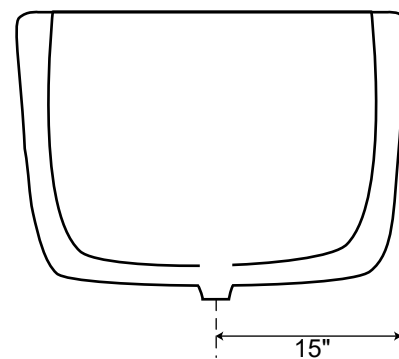

## 63" Free Standing Acrylic Tub

Dimensions	63" L x 32" W x 23" H
Water Capacity	45 gallons
Tub Weight Uncrated	110 lbs
Water Depth	13-1/4" H
Faucet Configurations	no rim holes

Measurements may vary by up to 1/2 "