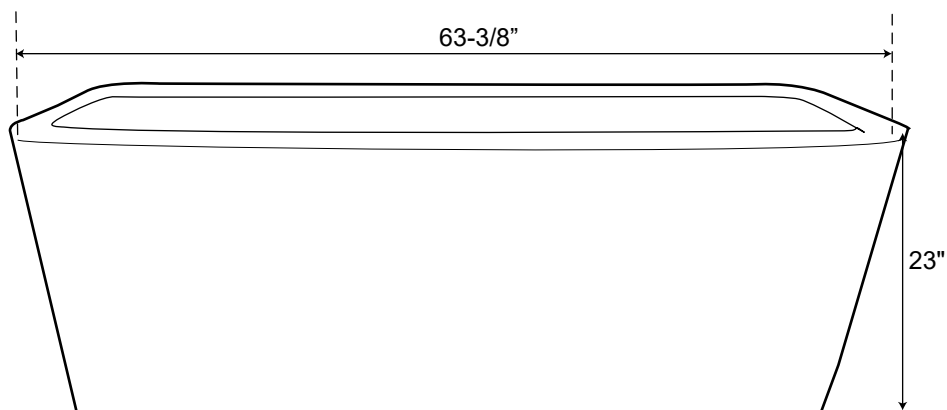

## 63" Free Standing Acrylic Tub

Dimensions	63" L x 32" W x 23" H
Water Capacity	45 gallons
Tub Weight Uncrated	110 lbs
Water Depth	13-1/4" H
Faucet Configurations	no rim holes

Measurements may vary by up to 1/2 "