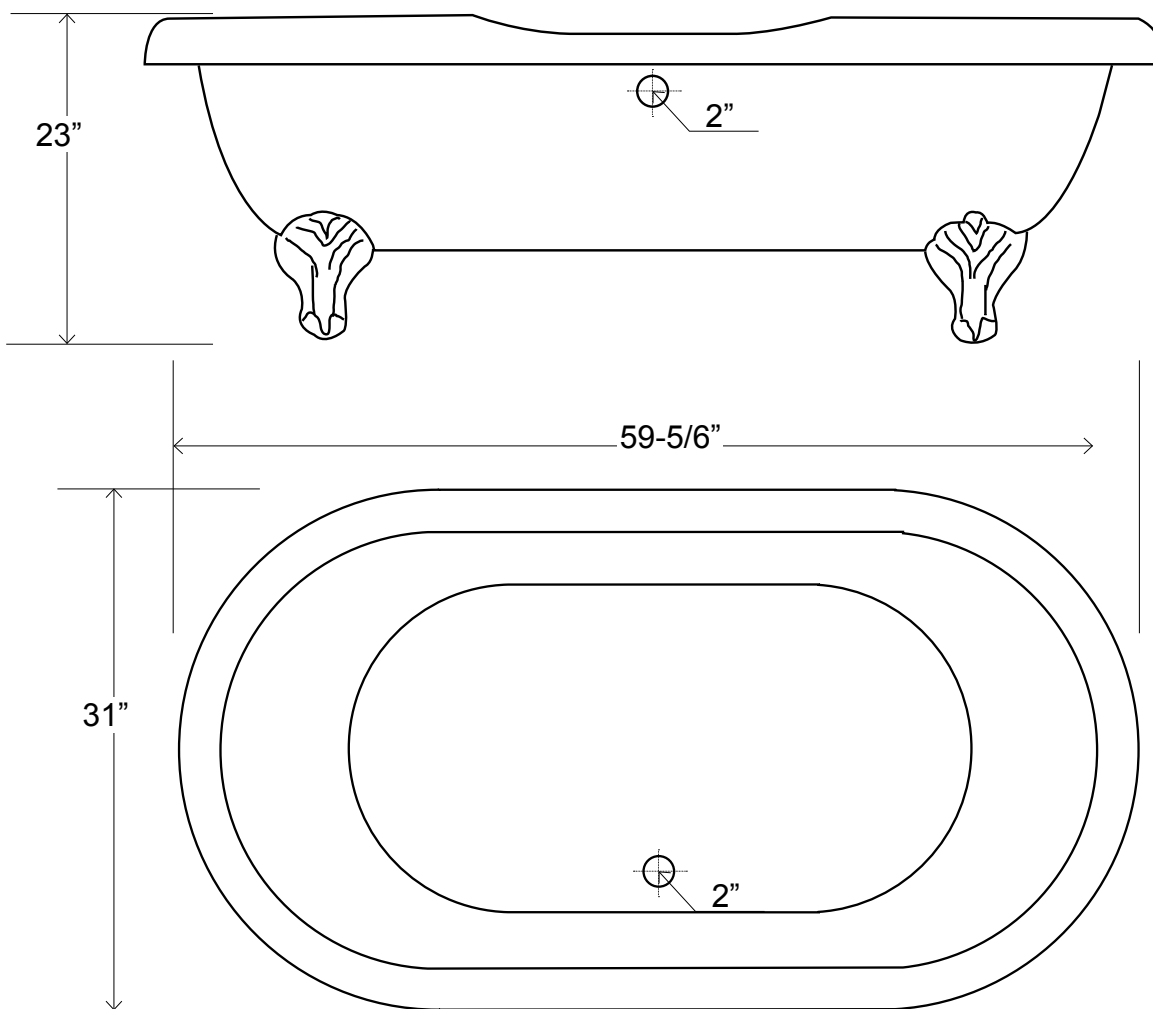

60" Dual Free-Standing Acrylic Tub

Dimensions	59-5/6" L x 31" W x 23" H
Water Capacity	46 gallons
Tub Weight Uncrated	115 lbs.
Water Depth	16-1/2" (to the rim)
Faucet Configurations	No rim holes / 7" rim holes

Measurements may vary by up to 1/2"