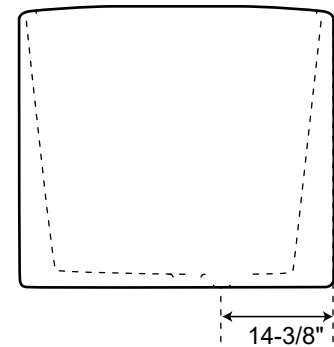

60" Free Standing Acrylic Tub

Dimensions	60-1/2" L x 29-1/2" W x 23-1/4" H
Water Capacity	37 gallons
Tub Weight Uncrated	105 lbs
Water Depth	14" H
Faucet Configurations	no rim holes

All measurements are approximate. Measurements may vary +/- 1/2".