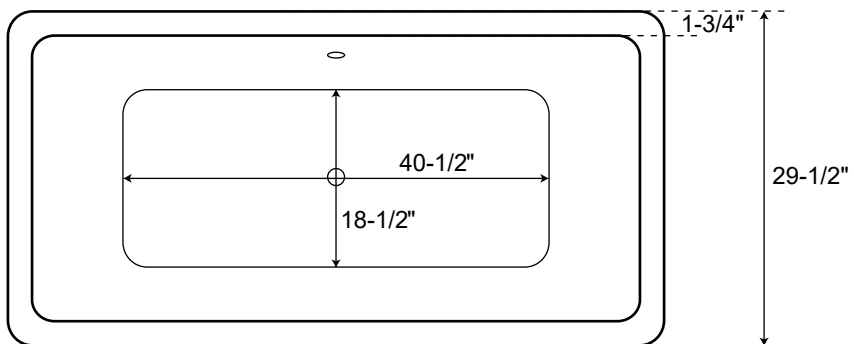

60" Free Standing Acrylic Tub

Dimensions	60-1/2" L x 29-1/2" W x 23-1/4" H
Water Capacity	37 gallons
Tub Weight Uncrated	105 lbs
Water Depth	14" H
Faucet Configurations	no rim holes

All measurements are approximate. Measurements may vary +/- 1/2".