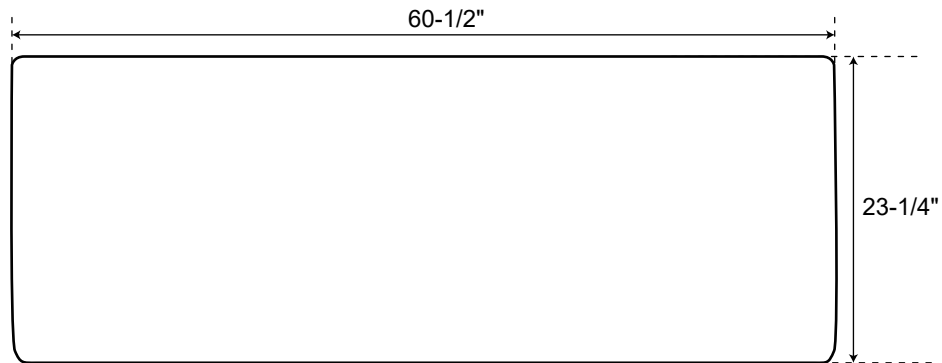

60" Free Standing Acrylic Tub

Dimensions	60-1/2" L x 29-1/2" W x 23-1/4" H
Water Capacity	37 gallons
Tub Weight Uncrated	105 lbs
Water Depth	14" H
Faucet Configurations	no rim holes

All measurements are approximate. Measurements may vary +/- 1/2".