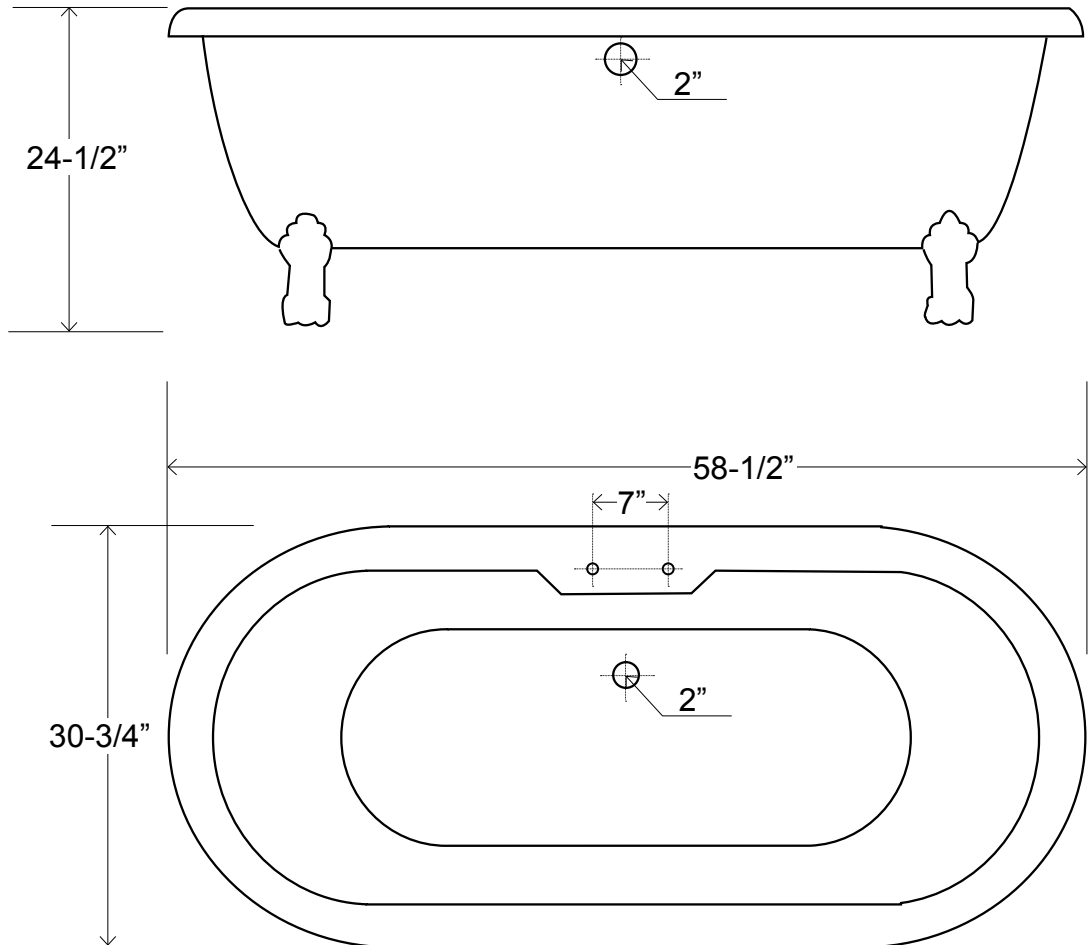

59" Free-Standing Dual Acrylic Tub

| | |
|-----------------------|-----------------------------------|
| Dimensions | 58-1/2" L x 30-3/4" W x 24-1/2" H |
| Water Capacity | 46 gallons |
| Tub Weight Uncrated | 115 lbs. |
| Water Depth | 16-5/8" (to the rim) |
| Faucet Configurations | No rim holes / 7" rim holes |

Measurements may vary by up to 1/2"