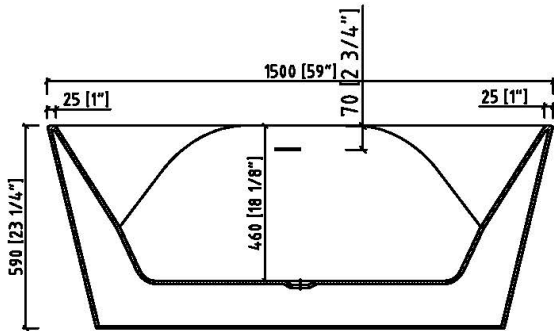

59" Free Standing Acrylic Tub with Deck

| | |
|-----------------------|---|
| Dimensions | 59" L x 29-7/8" W x 23-1/4" H |
| Water Capacity | 46 gallons |
| Tub Weight Uncrated | 83 lbs |
| Water Depth | 15-3/8" H |
| Faucet Configurations | no holes (can be drilled for deck mount faucet) |

Measurements may vary by up to 1/2 "