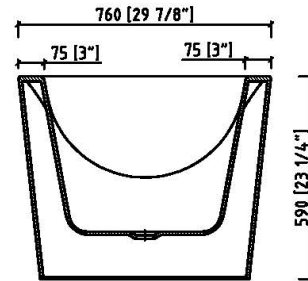

59" Free Standing Acrylic Tub with Deck

| | |
|-----------------------|---|
| Dimensions | 59" L x 29-7/8" W x 23-1/4" H |
| Water Capacity | 46 gallons |
| Tub Weight Uncrated | 83 lbs |
| Water Depth | 15-3/8" H |
| Faucet Configurations | no holes (can be drilled for deck mount faucet) |

Measurements may vary by up to 1/2 "