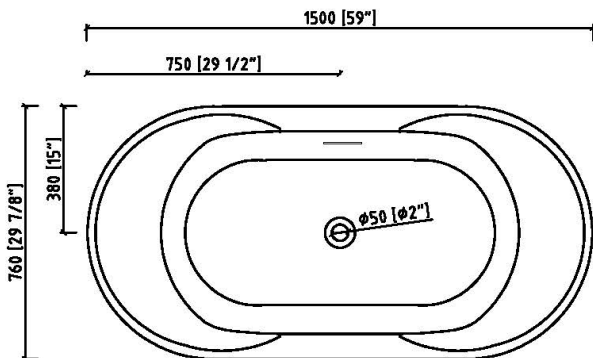

59" Free Standing Acrylic Tub with Deck

| | |
|-----------------------|---|
| Dimensions | 59" L x 29-7/8" W x 23-1/4" H |
| Water Capacity | 46 gallons |
| Tub Weight Uncrated | 83 lbs |
| Water Depth | 15-3/8" H |
| Faucet Configurations | no holes (can be drilled for deck mount faucet) |

Measurements may vary by up to 1/2 "