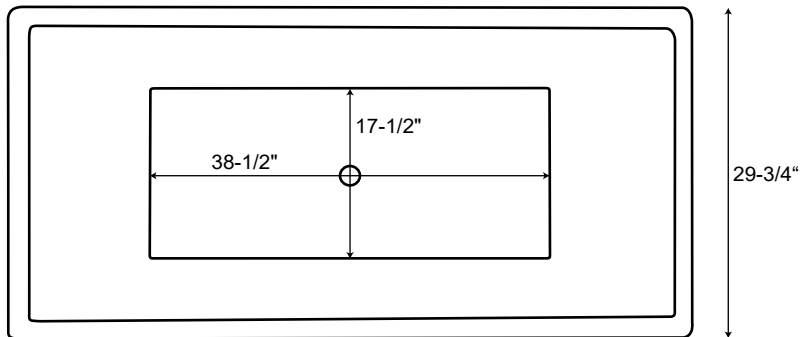

59" Free Standing Acrylic Tub

Dimensions	59" L x 29-3/4" W x 24-3/4" H
Water Capacity	45 gallons
Tub Weight Uncrated	105 lbs
Water Depth	13-1/8" H
Faucet Configurations	no rim holes

Measurements may vary by up to 1/2 "