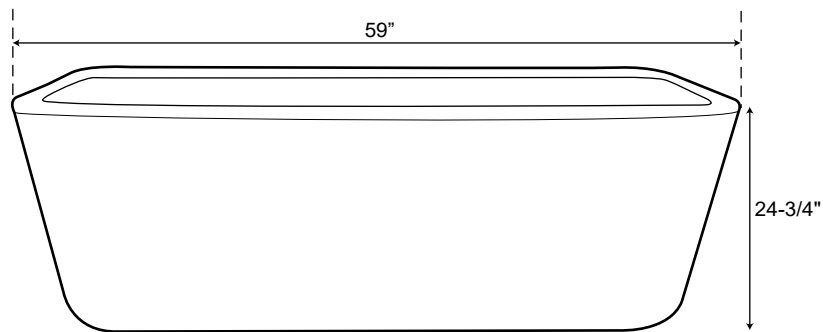

59" Free Standing Acrylic Tub

Dimensions	59" L x 29-3/4" W x 24-3/4" H
Water Capacity	45 gallons
Tub Weight Uncrated	105 lbs
Water Depth	13-1/8" H
Faucet Configurations	no rim holes

Measurements may vary by up to 1/2 "