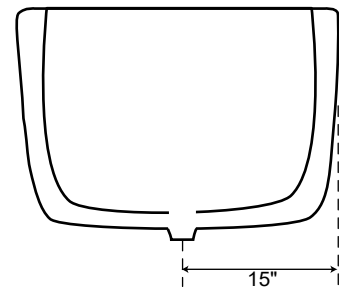

59" Free Standing Acrylic Tub

Dimensions	59" L x 29-3/4" W x 24-3/4" H
Water Capacity	45 gallons
Tub Weight Uncrated	105 lbs
Water Depth	13-1/8" H
Faucet Configurations	no rim holes

Measurements may vary by up to 1/2 "