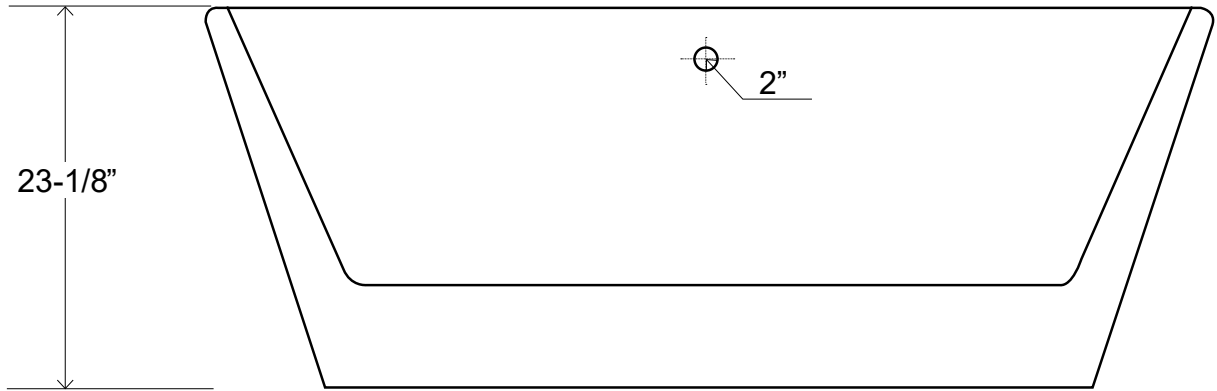

59" Free Standing Acrylic Tub

Dimensions	59" L x 29-1/2" W x 23-1/8" H
Water Capacity	42 Gallons
Tub Weight Uncrated	105 lbs
Water Depth	15-3/8"
Faucet Configurations	No rim holes

Measurements may vary by up to 1/2 "