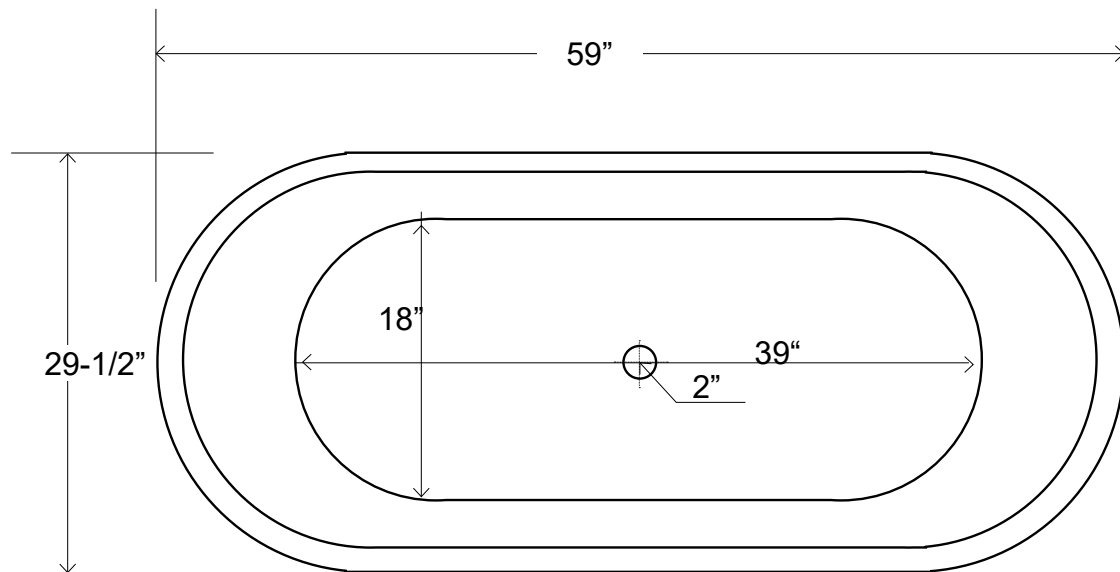

59" Free Standing Acrylic Tub

Dimensions	59" L x 29-1/2" W x 23-1/8" H
Water Capacity	42 Gallons
Tub Weight Uncrated	105 lbs
Water Depth	15-3/8"
Faucet Configurations	No rim holes

Measurements may vary by up to 1/2 "