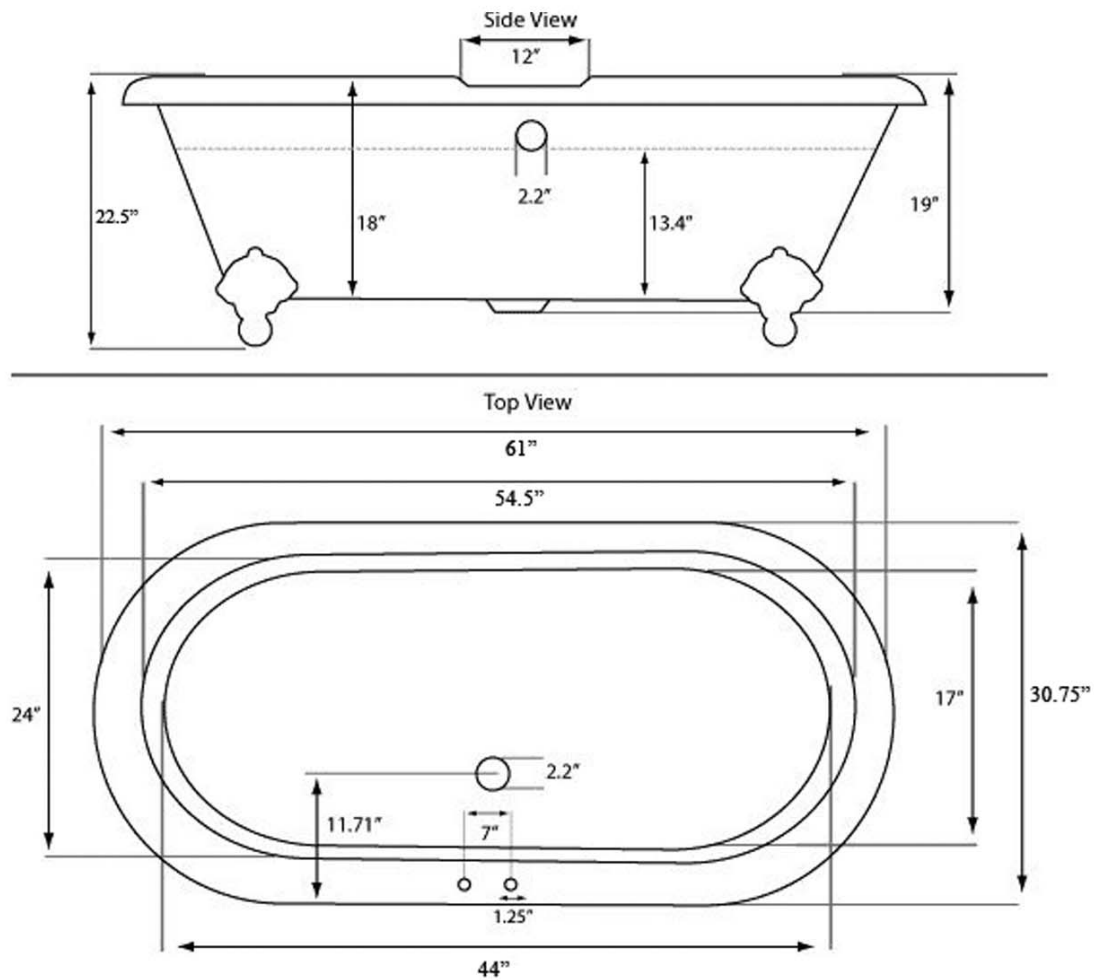

Canyon Bath DR610/611

Tub weight empty: 330 lbs.

Water depth: 13.4"