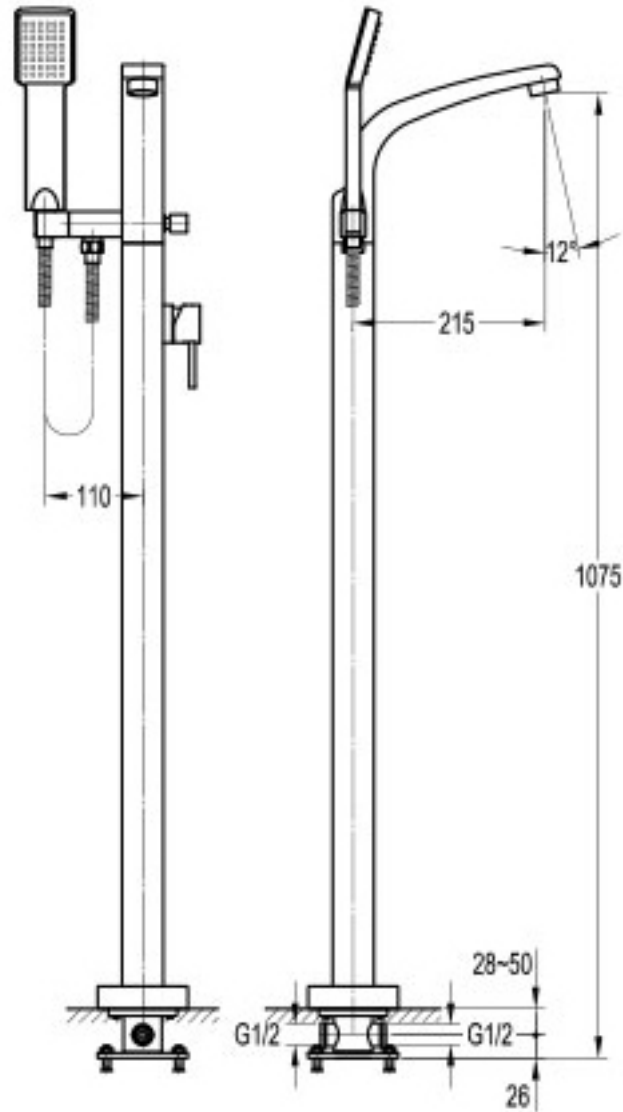

# Modern Freestanding Brass Faucet

Faucet Finishes	Chrome
-----------------	--------

All Measurements are nominal