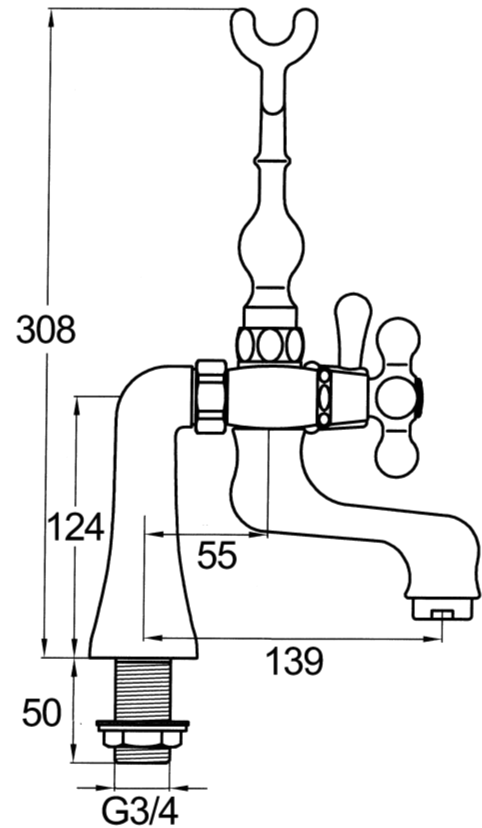

British Telephone Deck Mount Brass Faucet with Hand-held Sprayer

Faucet Finishes	Chrome (CLT-3201) Brushed Nickel (CLT-3204)
-----------------	--

All Measurements are nominal