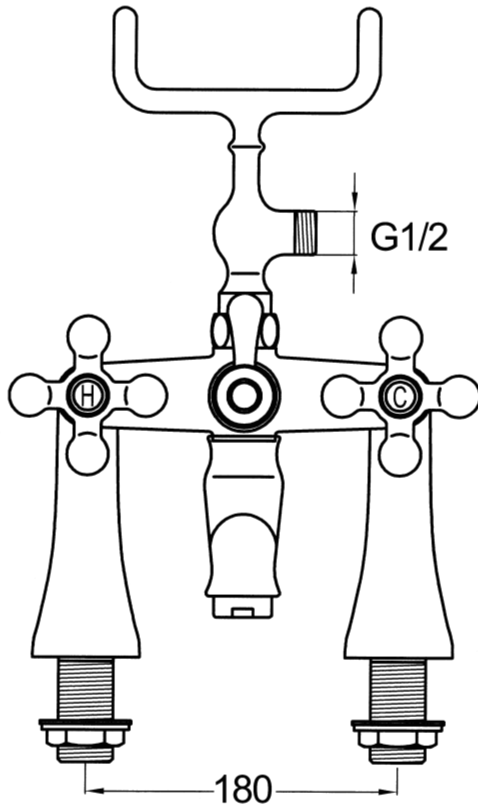

British Telephone Deck Mount Brass Faucet with Hand-held Sprayer

Faucet Finishes	Chrome (CLT-3201) Brushed Nickel (CLT-3204)
-----------------	--

All Measurements are nominal