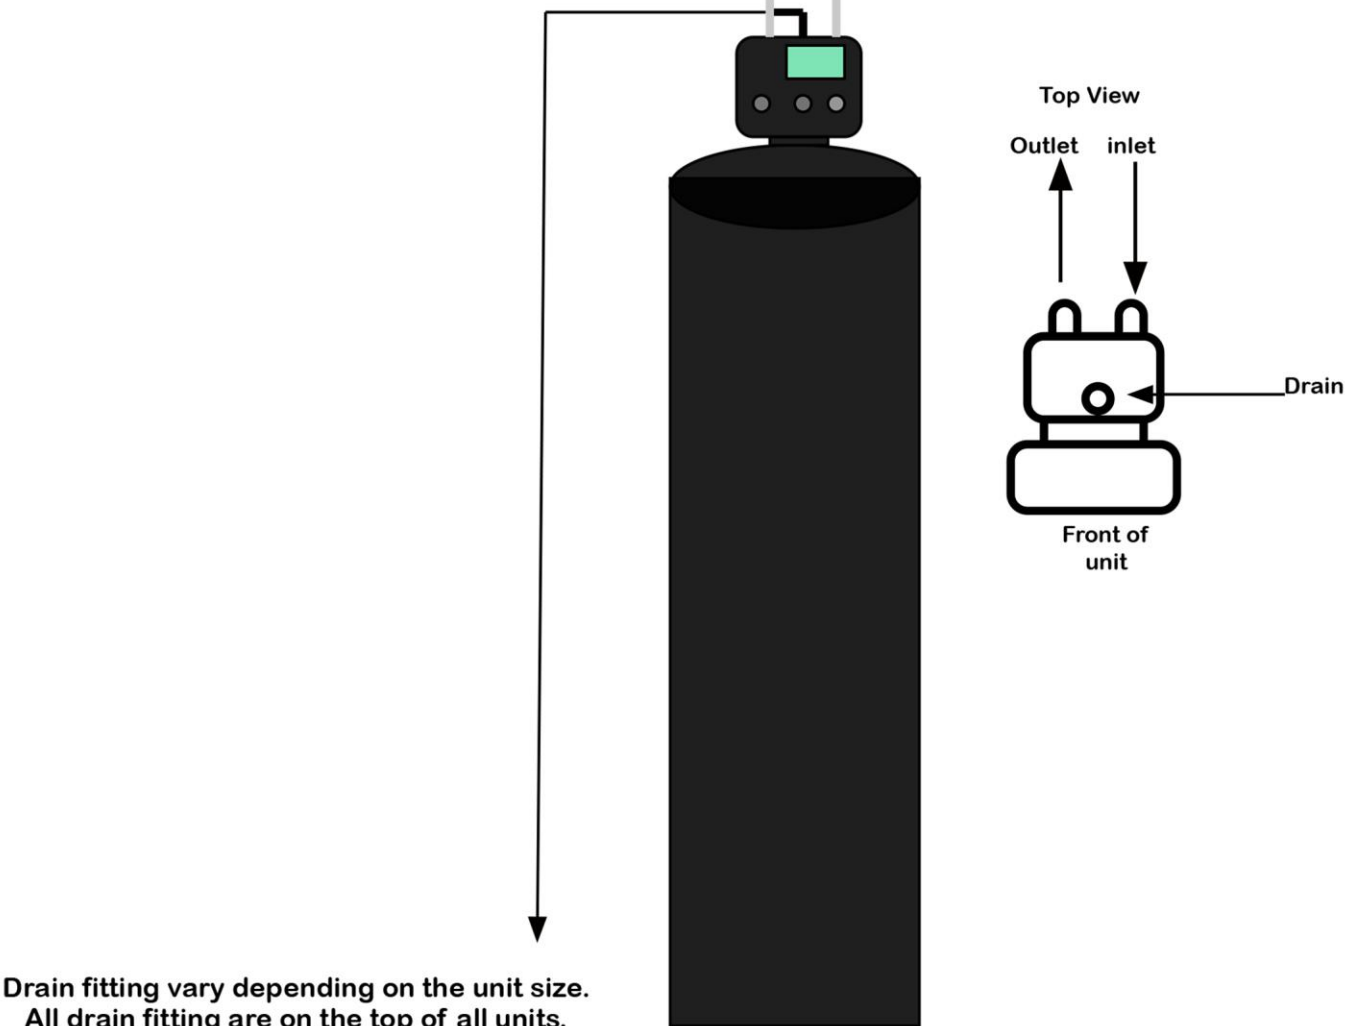

# Connections for 1" GAC Carbon Systems

Filtered water out ↑      ↓ Feed water Inlet

All units include By-Pass Valves

24" Stainless Steel Flex Lines  
are included with all units.

Drain fitting vary depending on the unit size.  
All drain fitting are on the top of all units.  
90 fitting can be 3/4 to 1". Plumb to floor  
drain or sink. Please call 805-402-6380 with  
any questions.