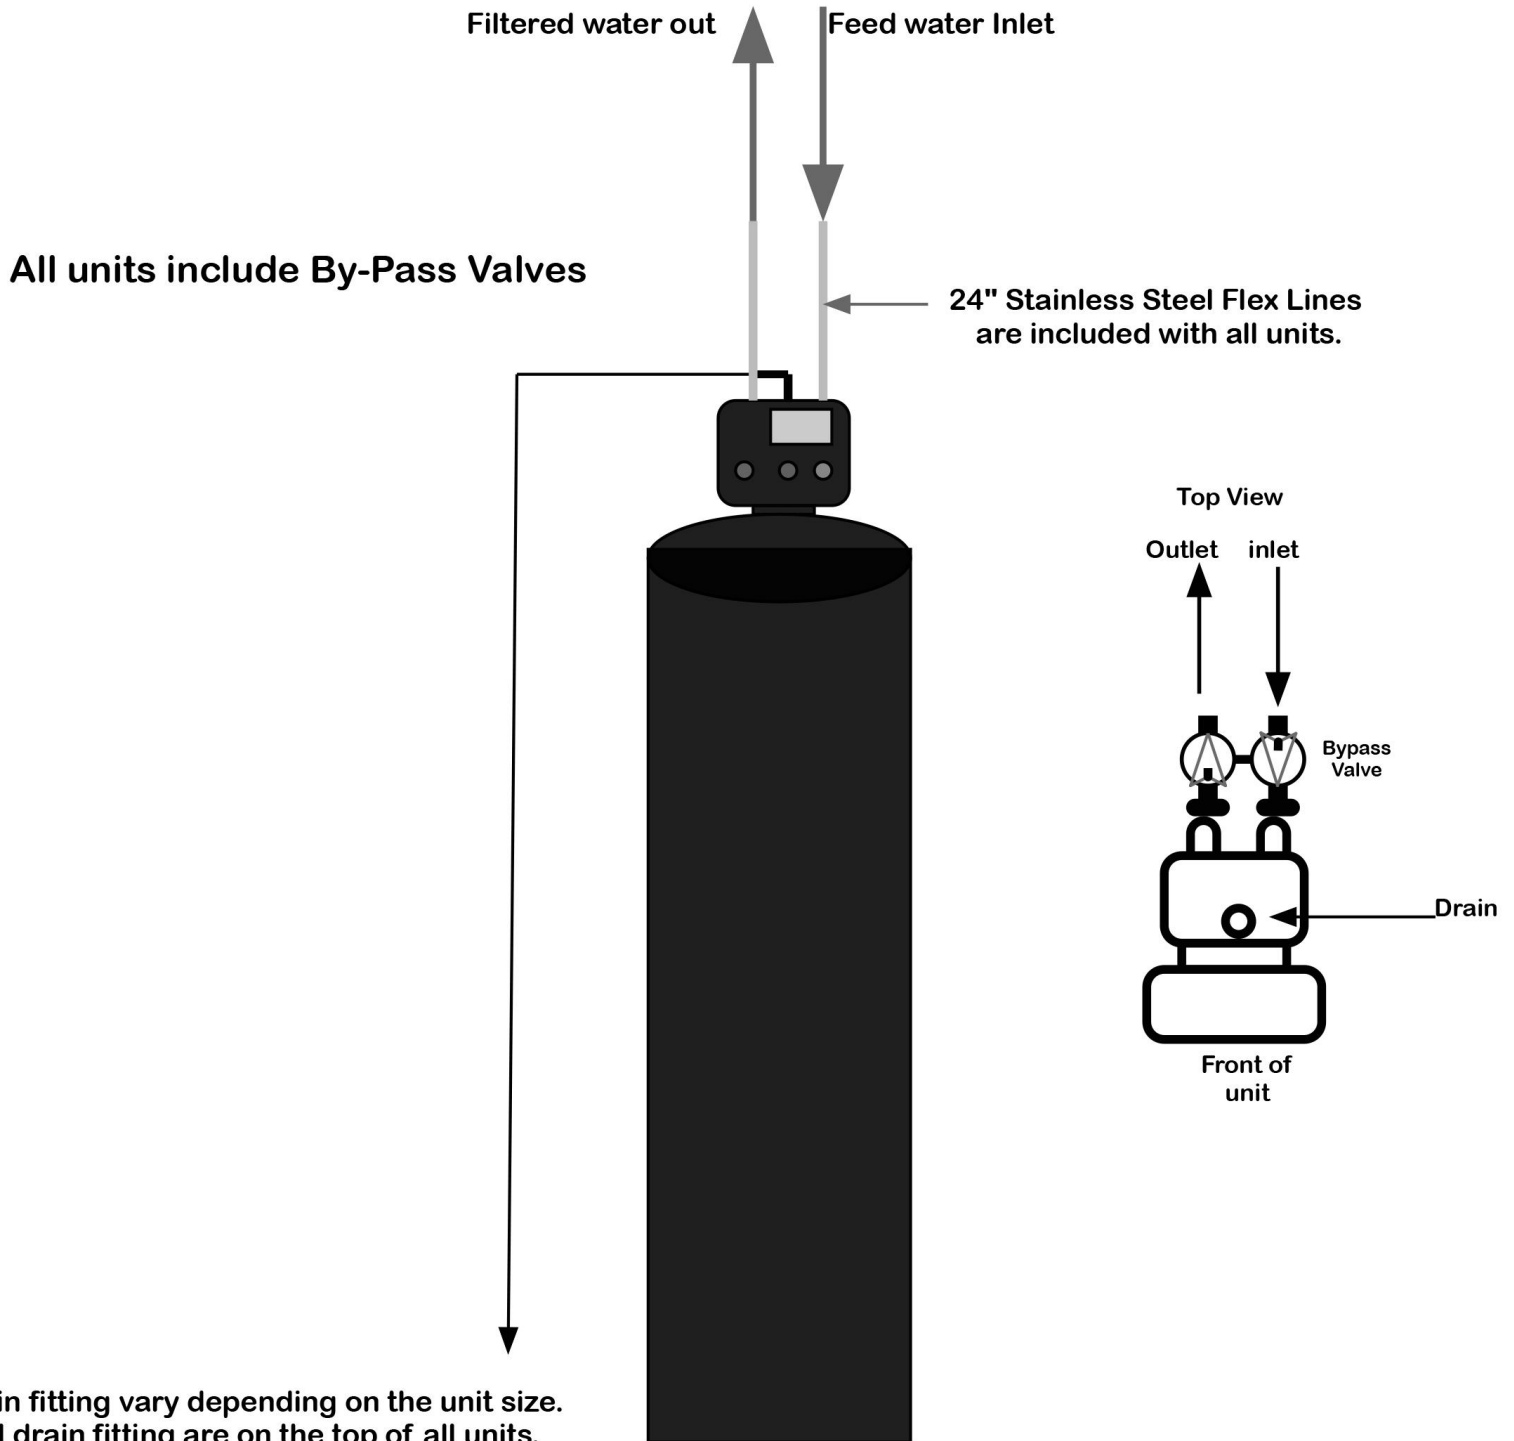

# Connections for 1 1/4 Cat Carbon Systems

Drain fitting vary depending on the unit size.  
All drain fitting are on the top of all units.  
90 fitting can be 3/4 to 1". Plumb to floor  
drain or sink. Please call 805-402-6380 with  
any questions.