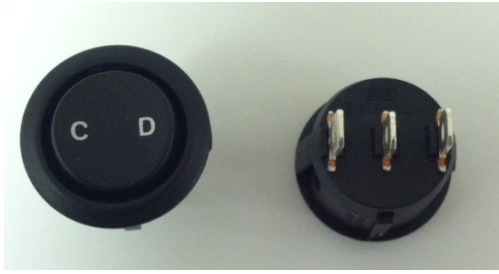

On/Off Switch - Three Prong Switch

Non-Regulated Machines (Handle Switch)

Part No. 81-1902B

Red Push Button Switch

Non-Regulated Machines (Turns machine on and off)

Part No. 81-1901

Momentary Switch

Non-Regulated and Some Stitch-regulated Machines

Part No. 81-1911

RS Switch (Red or Black)

Stitch-Regulated Machines (Plus & Vision) and Statler Machines

Part No. S-EG2034-ND (Red) or S-EG2031-ND (Black)

Illuminated Rocker Switch

(Power Button Switch) Plus and Vision

Part No. 275-0692

Vision 2 Handle Switches

Part No. 000-0001

Part No. 000-0002

Vision 2 Power Switch

Part No. 000-0003