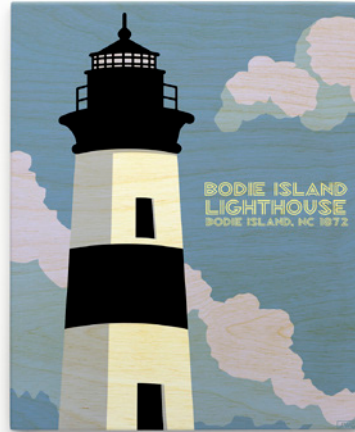

NORTH CAROLINA LIGHTHOUSE ART BLOCKS

Colorful prints hand-mounted by John on 3/4" Birch plywood. Sealed with a non-toxic sealer. Back of block has a hole for hanging. Sides are left natural.

john@johnwgolden.com

910.200.3067

PRICING EFFECTIVE JANUARY 1, 2017

MINIMUM WHOLESALE ORDER: \$200

NO MINIMUM QUANTITIES

FREE SHIPPING ON ORDERS OVER \$300

BALD HEAD LIGHTHOUSE

SIZE	WHOLESALE	RETAIL
4" x 5"	\$7.50	\$15.00
8" x 10"	\$17.50	\$35.00