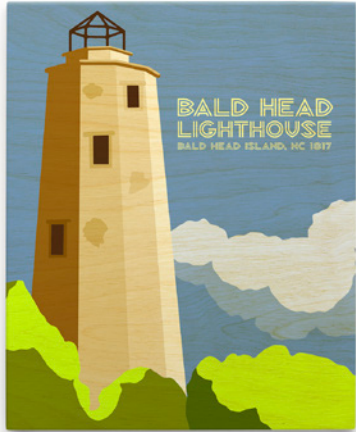

NORTH CAROLINA LIGHTHOUSE ART BLOCKS

Colorful prints hand-mounted by John on 3/4" Birch plywood. Sealed with a non-toxic sealer. Back of block has a hole for hanging. Sides are left natural.

john@johnwgolden.com

910.200.3067

PRICING EFFECTIVE JANUARY 1, 2017

MINIMUM WHOLESALE ORDER: \$200

NO MINIMUM QUANTITIES

FREE SHIPPING ON ORDERS OVER \$300

BALD HEAD LIGHTHOUSE

SIZE	WHOLESALE	RETAIL
4" x 5"	\$7.50	\$15.00
8" x 10"	\$17.50	\$35.00