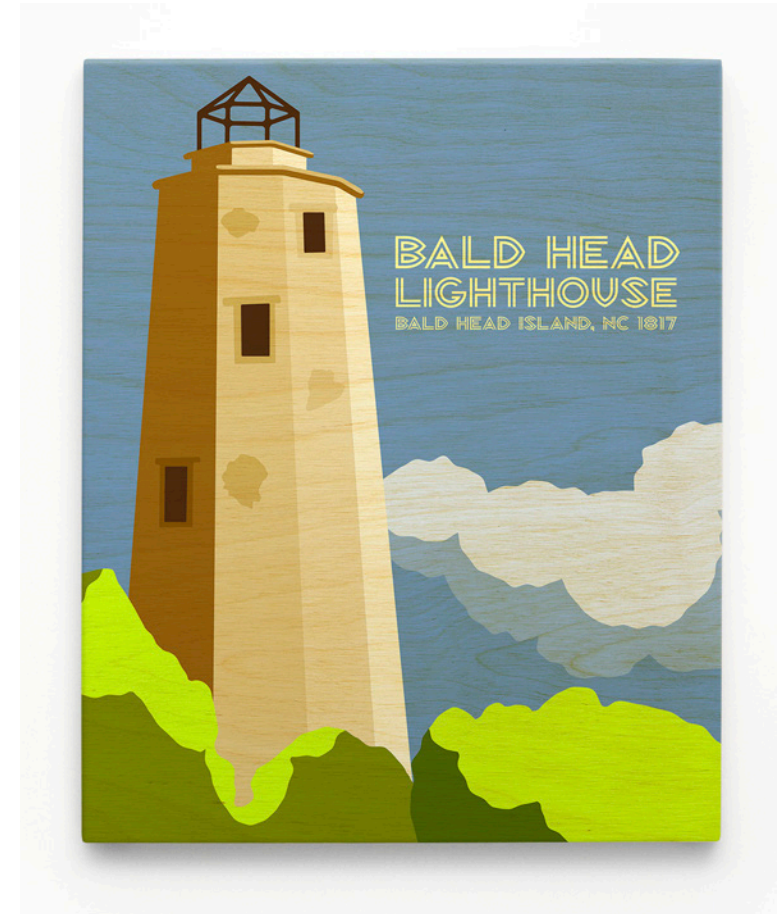

NORTH CAROLINA LIGHTHOUSE ART BLOCKS

john@johnwgolden.com

910.200.3067

PRICING EFFECTIVE JANUARY 1, 2017

MINIMUM WHOLESALE ORDER: \$200

NO MINIMUM QUANTITIES

FREE SHIPPING ON ORDERS OVER \$300

Colorful prints hand-mounted by John on 3/4" Birch plywood. Sealed with a non-toxic sealer. Back of block has a hole for hanging. Sides are left natural.

NORTH CAROLINA LIGHTHOUSE ART BLOCKS

Colorful prints hand-mounted by John on 3/4" Birch plywood. Sealed with a non-toxic sealer. Back of block has a hole for hanging. Sides are left natural.

john@johnwgolden.com