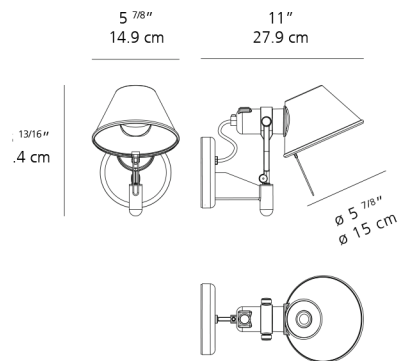

WALL SPOT

TOLOMEO MICRO WALL SPOT

EMISSION

adjustable direct and indirect

LIGHT SOURCE

LED
8W 3000K >80CRI
or
LED, INC
max 60W E12/G16.5

DIMMING FEATURE

E12 version available with on/off switch located on mounting plate or without switch
LED version available w/dimmer switch located on mounting plate or without switch

■ aluminum

CERTIFICATIONS

c.UL.us listed

TOLOMEO WALL SPOT

EMISSION

adjustable direct and indirect

LIGHT SOURCE

LED
10W 3000K >80CRI
or
LED, INC
max 75W E26/A19

DIMMING FEATURE

E12 version available with on/off switch located on mounting plate or without switch
LED version available w/dimmer switch located on mounting plate or without switch

■ aluminum

CERTIFICATIONS

c.UL.us listed

AMUSESPOT.COM
702.857.8212