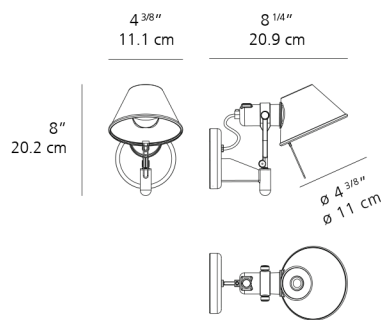

DIMMING FEATURE

E12 version available with on/off switch located on mounting plate or without switch
LED version available w/dimmer switch located on mounting plate or without switch

■ aluminum

CERTIFICATIONS

c.UL.us listed

TOLOMEO WALL SPOT

EMISSION

adjustable direct and indirect

LIGHT SOURCE

LED
10W 3000K >80CRI
or
LED, INC
max 75W E26/A19

DIMMING FEATURE

E12 version available with on/off switch located on mounting plate or without switch
LED version available w/dimmer switch located on mounting plate or without switch