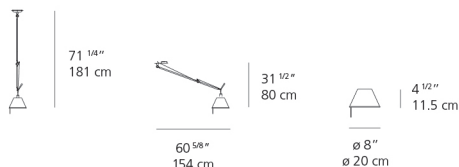

Lamp type	LED-T
Lamp	max 100W E26/A19
Lamp Included	No
Control type	Dimmable 2-Wire
Input Voltage	120V
Power consumption	N/A
Ballast	N/A

Colors & Finishes

- Aluminum (Diffuser)
- Polished Aluminum (Body)
- Matte Aluminum (Canopy)

- Allows to direct light where needed even when j-box is not centered
- Fully adjustable, articulated arms
- Rotatable ceiling supporting canopy

Dimensions

Packaging

2 Boxes

1 x 13-1/2" x 19" x 48-1/8" / 10.58 lbs - 34 cm x 48 cm x 122 cm / 4.8 kg

1 x 10-5/16" x 10-5/16" x 9-9/16" / 1.32 lbs - 26 cm x 26 cm x 24 cm / .6 kg

Light distribution

Direct

Red = Max Cd. Through Vertical plane
Blue = Max Cd. Through Horizontal plane

Luminaire weight

4.85 lbs / 2.2 kg