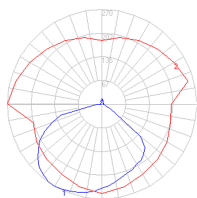

- Allows to direct light where needed even when j-box is not centered
- Fully adjustable, articulated arms
- Rotatable ceiling supporting canopy

Dimensions

Packaging

2 Boxes

1 x 13-1/2" x 19" x 48-1/8" / 10.58 lbs - 34 cm x 48 cm x 122 cm / 4.8 kg

1 x 10-5/16" x 10-5/16" x 9-9/16" / 1.32 lbs - 26 cm x 26 cm x 24 cm / .6 kg

Light distribution

Direct

Red = Max Cd. Through Vertical plane
Blue = Max Cd. Through Horizontal plane

Luminaire weight

4.85 lbs / 2.2 kg