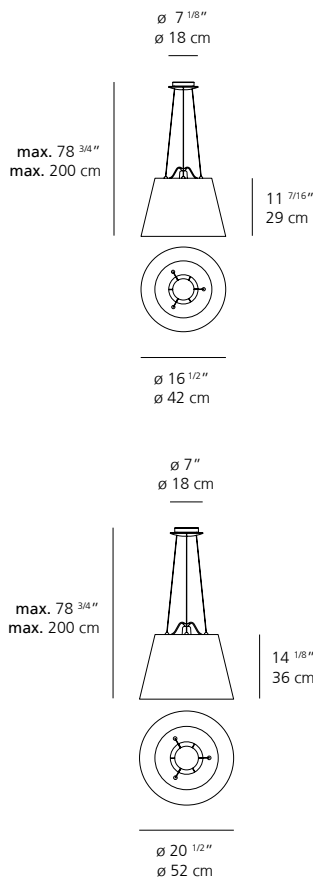

TOLOMEO MEGA

TOLOMEO MEGA SUSPENSION

EMISSION
direct and diffused

LIGHT SOURCE
LED, CFL, INC
max 150W E26/A19

DIMMING FEATURE
dimmable

-  aluminum/parchment
-  aluminum/fiber
-  aluminum/black

CERTIFICATIONS
c.UL.us listed