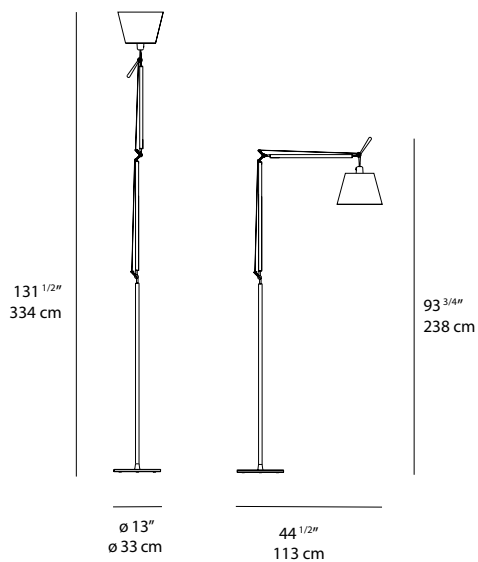

TOLOMEO MEGA

TOLOMEO MEGA FLOOR

EMISSION

adjustable direct and indirect diffused

LIGHT SOURCE

LED

31W 3000K >80CRI

or

LED, CFL, INC

max 100W E26/A19

DIMMING FEATURE

dimmer on cord

- aluminum/parchment
- aluminum/fiber
- aluminum/black

CERTIFICATIONS

c.UL.us listed

AMUSESPOT.COM
702.857.8212