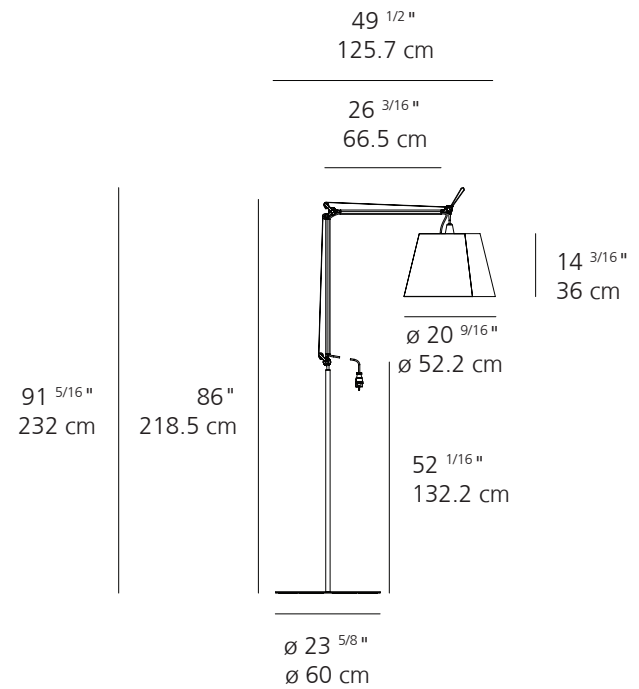

Tolomeo Mega Floor

Technical Data

MATERIALS	Base & Body in aluminum. Lighting source fitted inside a transparent IP65 plastic unit that recalls old lanterns.
DIFFUSION	Direct and diffused
LIGHT SOURCE	LED 23W 3000K >90 CRI
DIMMING FEATURES	On/Off switch
FINISH	○ White ● Basalt
CERTIFICATIONS	c.UL.us listed, IP65