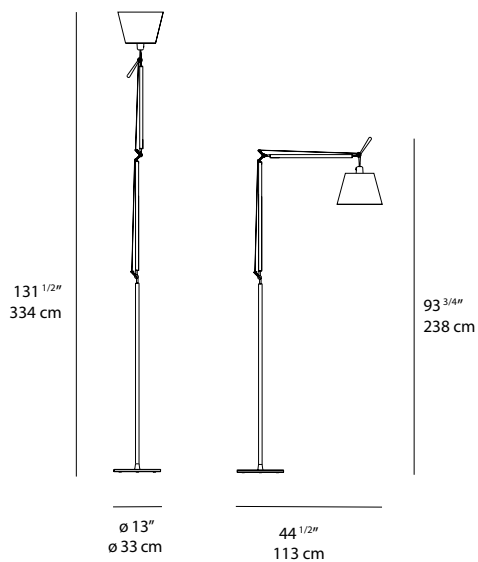

TOLOMEO MEGA

TOLOMEO MEGA FLOOR

EMISSION

adjustable direct and indirect diffused

LIGHT SOURCE

LED

31W 3000K >80CRI

or

LED, CFL, INC

max 100W E26/A19

DIMMING FEATURE

dimmer on cord

■ black/black

CERTIFICATIONS

c.UL.us listed

AMUSESPOT.COM
702.857.8212