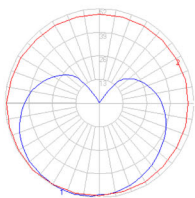

### Dimensions

### Light distribution

Diffused

Red = Max Cd. Through Vertical plane

Blue = Max Cd. Through Horizontal plane