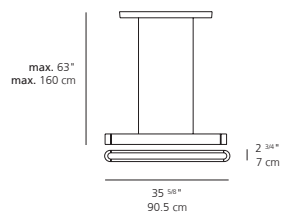

## TALO 90 (36") suspension

**EMISSION**  
indirect and direct

**LIGHT SOURCE**  
LED  
40W 3000K >80CRI

**DIMMING FEATURE**  
dimmable

### DIMENSIONS