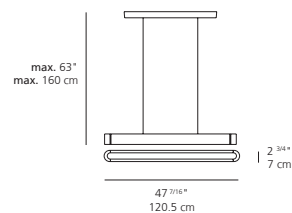

### DIMENSIONS

## TALO 120 (48") suspension

**EMISSION**  
indirect and direct

**LIGHT SOURCE**  
LED  
52W 3000K >80CRI

**DIMMING FEATURE**  
dimmable