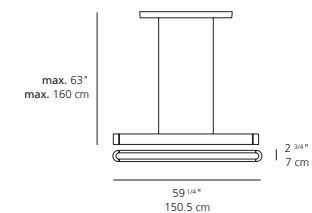

### DIMENSIONS

## TALO 150 (60") suspension

**EMISSION**  
indirect and direct

**LIGHT SOURCE**  
LED  
68W 3000K >80CRI

**DIMMING FEATURE**  
dimmable