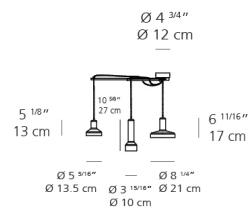

STAB LIGHT TRIPLE suspension

EMISSION

direct

LIGHT SOURCE

LED

max 3X10W GU10

DIMMING FEATURE

dimnable 2-wire

DIMENSIONS

FINISH

- green amber clear
- acqua clear
- brown clear
- multicolor

CERTIFICATIONS

c.UL.us listed

AMUSESPOT.COM
702.857.8212