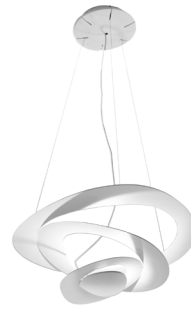

Pirce Suspension

Technical data

Standard length
 Min. 19^{3/4"} - Max. 84"
 Min. 50 cm - Max. 213.4 cm

Extended length
 Min. 19^{3/4"} - Max. 216"
 Min. 50 cm - Max. 548 cm

Standard length
 Min. 19^{3/4"} - Max. 84"
 Min. 50 cm - Max. 213.4 cm

Extended length
 Min. 19^{3/4"} - Max. 216"
 Min. 50 cm - Max. 548 cm

Standard length
 Min. 19^{3/4"} - Max. 84"
 Min. 50 cm - Max. 213.4 cm

Extended length
 Min. 19^{3/4"} - Max. 216"
 Min. 50 cm - Max. 548 cm

PIRCE MICRO

PIRCE MINI

PIRCE

| | PIRCE MICRO | PIRCE MINI | PIRCE |
|------------------------|---|---|---|
| MATERIALS | Flexible painted steel structure, covered with a natural anti-yellowing silicone case | Flexible painted steel structure, covered with a natural anti-yellowing silicone case | Flexible painted steel structure, covered with a natural anti-yellowing silicone case |
| EMISSION | Indirect | Indirect | Indirect |
| LIGHT SOURCE | LED 28W 2700K > 90CRI or LED 28W 3000K > 80CRI | LED 28W 2700K > 90CRI or LED 28W 3000K > 93CRI | LED 28W 2700K > 90CRI or LED 28W 3000K > 93CRI |
| DIMMING FEATURE | Dimmable | Dimmable | Dimmable |
| FINISH | ○ White ● Gold | ○ White ● Gold | ○ White ● Gold |
| CERTIFICATIONS | c.UL.us listed | c.UL.us listed | c.UL.us listed |