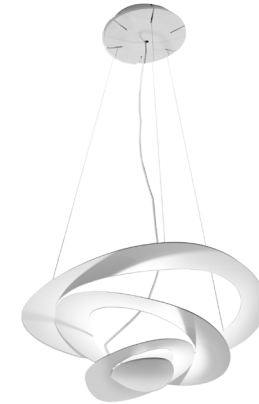

Pirce Suspension

Technical data

Standard length
 Min. 19^{3/4"} - Max. 84"
 Min. 50 cm - Max. 213.4 cm

Extended length
 Min. 19^{3/4"} - Max. 216"
 Min. 50 cm - Max. 548 cm

Standard length
 Min. 19^{3/4"} - Max. 84"
 Min. 50 cm - Max. 213.4 cm

Extended length
 Min. 19^{3/4"} - Max. 216"
 Min. 50 cm - Max. 548 cm

Standard length
 Min. 19^{3/4"} - Max. 84"
 Min. 50 cm - Max. 213.4 cm

Extended length
 Min. 19^{3/4"} - Max. 216"
 Min. 50 cm - Max. 548 cm

PIRCE MICRO

PIRCE MINI

PIRCE

| | PIRCE MICRO | PIRCE MINI | PIRCE |
|------------------------|---|---|---|
| MATERIALS | Flexible painted steel structure, covered with a natural anti-yellowing silicone case | Flexible painted steel structure, covered with a natural anti-yellowing silicone case | Flexible painted steel structure, covered with a natural anti-yellowing silicone case |
| EMISSION | Indirect | Indirect | Indirect |
| LIGHT SOURCE | LED 28W 2700K > 90CRI or LED 28W 3000K > 80CRI | LED 28W 2700K > 90CRI or LED 28W 3000K > 93CRI | LED 28W 2700K > 90CRI or LED 28W 3000K > 93CRI |
| DIMMING FEATURE | Dimmable | Dimmable | Dimmable |
| FINISH | ○ White ● Gold | ○ White ● Gold | ○ White ● Gold |
| CERTIFICATIONS | c.UL.us listed | c.UL.us listed | c.UL.us listed |