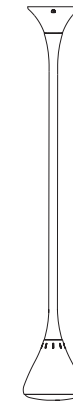

Pipe Suspension

Technical data

∅ 7 1/8"
∅ 18 cm

54"
138 cm

∅ 8 1/4"
∅ 21 cm

MATERIALS	Flexible painted steel structure, covered with a natural anti-yellowing silicone case.
EMISSION	Adjustable direct or indirect diffused
LIGHT SOURCE	LED 27W 2700K >90CRI
DIMMING FEATURE	Dimmable
FINISH	○ Standard
CERTIFICATIONS	c.UL.us listed