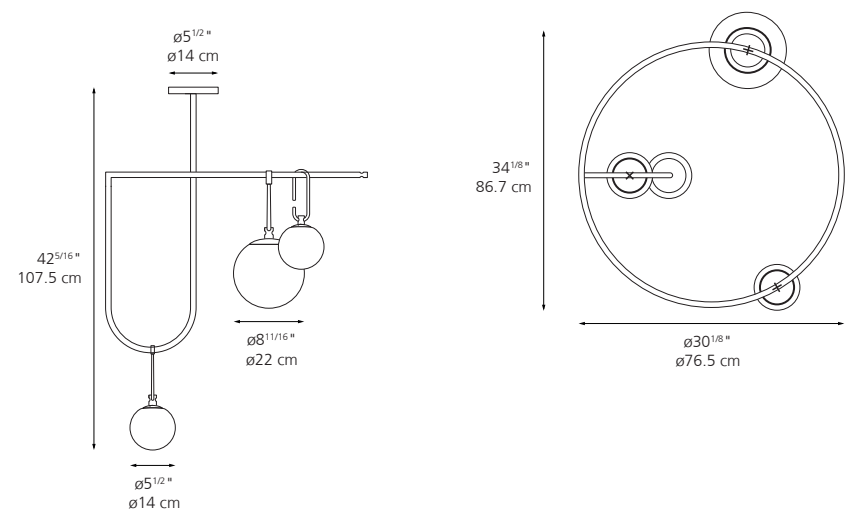

NH S4 Circular Suspension

Diffuser ○	Stem ●	Ring ●	Diffuser in white blown glass Adjustable ring in a brushed brass Structure in metal painted black	
White Glass	Black	Brushed Brass	LED (Non integrated) E26 / A19 Dimmable 2-Wire	

W	Voltage
2x5W + 1x15W	120V

NH

Technical Data

NH S5 Elliptic Suspension

Diffuser	Stem	Ring
○	●	●
White Glass	Black	Brushed Brass

Diffuser in white blown glass
 Adjustable ring in a brushed brass
 Structure in metal painted black
 LED (Non integrated) E26 / A19
 Dimmable 2-Wire

W	Voltage
2x15W + 4x5W	120V