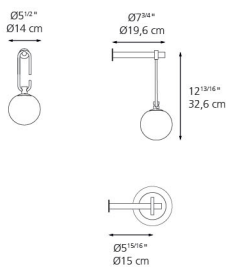

### Features & Accessories

- The Fixture is plugged into a wall outlet
- The cord is 100 inches long to the attached

### Dimensions