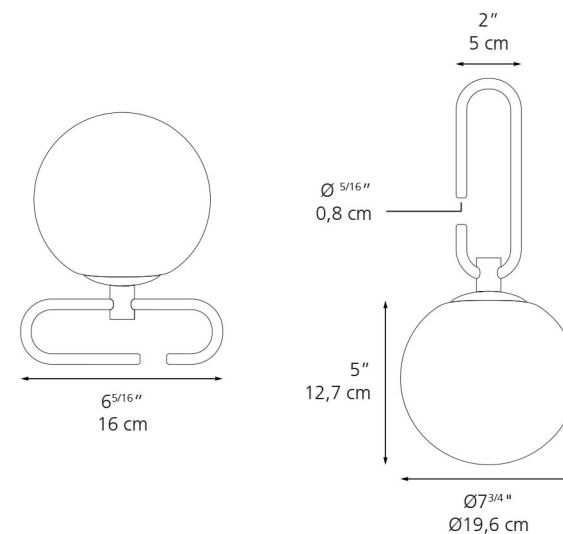

NH1217 Table

Technical data

MATERIALS	Diffuser in white blown glass Adjustable ring in a brushed brass
LAMP TYPE	LED (Non Integrated) ONLY
LIGHT SOURCE	5W LED E12/G16.5
EMISSION	Diffused
INPUT VOLTAGE	120V
CONTROL TYPE	Switch (On Cord)
FINISH	<input type="radio"/> White Glass (Diffuser) <input checked="" type="radio"/> Brushed Brass (Ring)
CERTIFICATIONS	c.UL.us listed, IP20