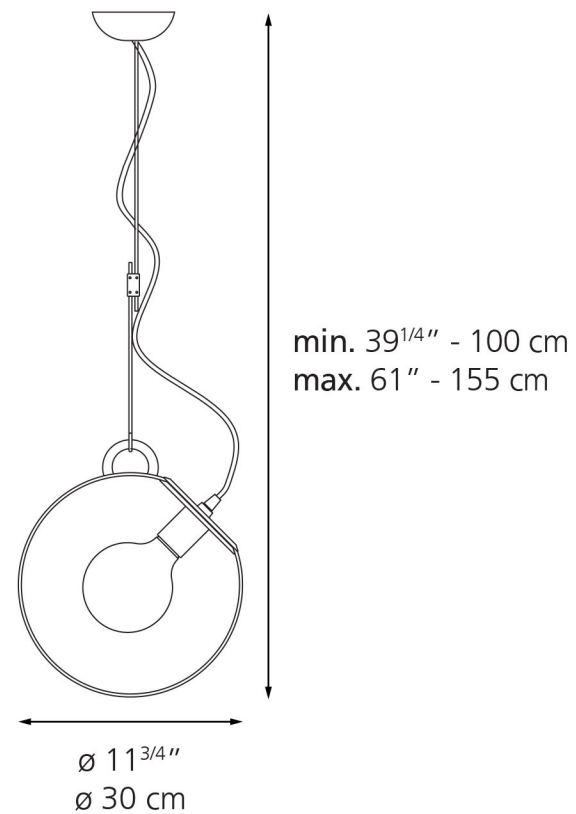

Miconos Suspension

MATERIALS	Structure in polished chromed metal. Diffuser in transparent handblown glass.
EMISSION	Diffused
LIGHT SOURCE	LED, CFL, INC max 150W E26/A19 or G30
DIMMING FEATURE	Dimmable 2-Wire
FINISH	● Polished Chrome ● Gold <small>New</small>
CERTIFICATIONS	c.UL.us listed, IP20