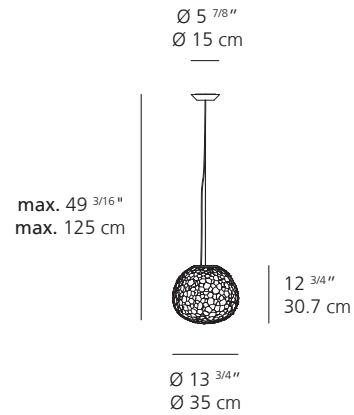

Meteorite Suspension

METEORITE 15

METEORITE 35

METEORITE 48

METEORITE 15

METEORITE 35

	METEORITE 15	METEORITE 35
EMISSION	Diffused	Diffused
LIGHT SOURCE	LED Bulb (non integrated) Max 4W E12/G16.5	LED, CFL, INC Max 100W E26/A19
DIMMING FEATURE	Dimmable	Dimmable
FINISH	○ White	○ White
CERTIFICATIONS	c.UL.us listed, IP20	c.UL.us listed, IP20

METEORITE 48

EMISSION	Diffused
LIGHT SOURCE	LED, CFL, INC Max 100W E26/A19
DIMMING FEATURE	Dimmable
FINISH	○ White
CERTIFICATIONS	c.UL.us listed, IP20

AMUSESPOT.COM
702.857.8212