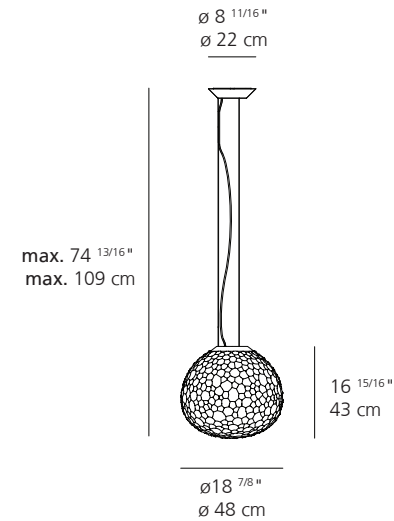

Meteorite Suspension

METEORITE 15

METEORITE 35

METEORITE 48

METEORITE 15

METEORITE 35

	METEORITE 15	METEORITE 35
EMISSION	Diffused	Diffused
LIGHT SOURCE	LED Bulb (non integrated) Max 4W E12/G16.5	LED, CFL, INC Max 100W E26/A19
DIMMING FEATURE	Dimmable	Dimmable
FINISH	○ White	○ White
CERTIFICATIONS	c.UL.us listed, IP20	c.UL.us listed, IP20

METEORITE 48

EMISSION	Diffused
LIGHT SOURCE	LED, CFL, INC Max 100W E26/A19
DIMMING FEATURE	Dimmable
FINISH	○ White
CERTIFICATIONS	c.UL.us listed, IP20

AMUSESPOT.COM
702.857.8212