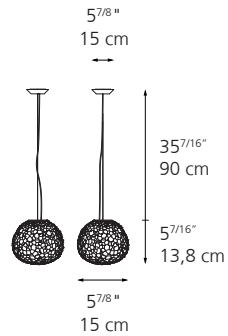

Meteorite Suspension

METEORITE 15

METEORITE 35

METEORITE 48

METEORITE 15

METEORITE 35

	METEORITE 15	METEORITE 35
EMISSION	Diffused	Diffused
LIGHT SOURCE	LED Bulb (non integrated) Max 4W E12/G16.5	LED, CFL, INC Max 100W E26/A19
DIMMING FEATURE	Dimmable	Dimmable
FINISH	○ White	○ White
CERTIFICATIONS	c.UL.us listed, IP20	c.UL.us listed, IP20

METEORITE 48

EMISSION	Diffused
LIGHT SOURCE	LED, CFL, INC Max 100W E26/A19
DIMMING FEATURE	Dimmable
FINISH	○ White
CERTIFICATIONS	c.UL.us listed, IP20

AMUSESPOT.COM
702.857.8212