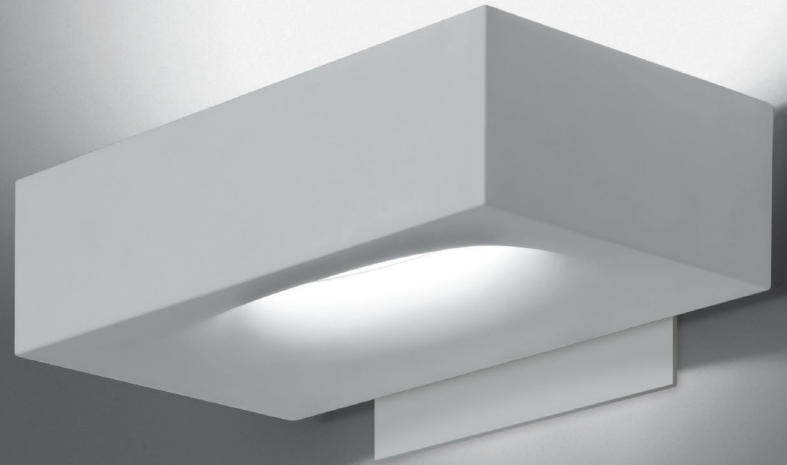

MELETE wall

MELETE LED wall

EMISSION

direct and indirect lighting

LIGHT SOURCE

LED

28W 3000K >90CRI

or

28W 2700K >93 CRI

DIMMING FEATURE

dimnable

DIMENSIONS

FINISH

☐ white

CERTIFICATIONS

c.UL.us listed

AMUSESPOT.COM
702.857.8212