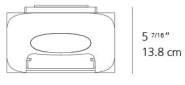

DIMENSIONS

FINISH

☐ white

CERTIFICATIONS

c.UL.us listed