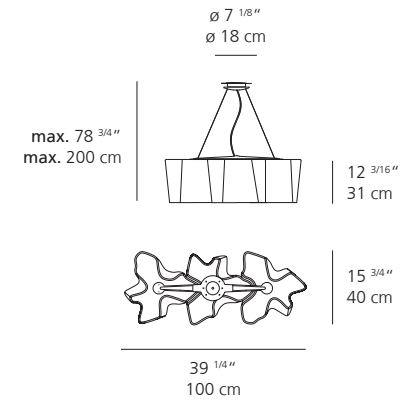

Logico Single Suspension

Technical data

LOGICO MICRO

LOGICO MINI

LOGICO

	LOGICO MICRO	LOGICO MINI	LOGICO
EMISSION	Diffused	Diffused	Diffused
LIGHT SOURCE	LED, CFL, INC Max 60W E12/G16.5	LED, INC Max 100W E26/A19	LED, INC Max 150W E26/A19
DIMMING FEATURE	Dimmable 2-Wire	Dimmable 2-Wire	Dimmable 2-Wire
DIFFUSER	○ Milky white	○ Milky white ● Tobacco ^{New} ● Grey smoke ^{New}	○ Milky white ● Tobacco ^{New} ● Grey smoke ^{New}
CERTIFICATIONS	c.UL.us listed, IP20	c.UL.us listed, IP20	c.UL.us listed, IP20
EXTENDED VERSION	X	X	X

AMUSESPOT.COM
702.857.8212

Logico Triple Linear Suspension

Technical data

LOGICO MICRO

LOGICO MINI

LOGICO

	LOGICO MICRO	LOGICO MINI	LOGICO
EMISSION	Diffused	Diffused	Diffused
LIGHT SOURCE	LED, CFL, INC Max 3x60W E12/G16.5	LED, INC Max 3x100W E26/A19	LED, INC Max 3x100W E26/A19
DIMMING FEATURE	Dimmable 2-Wire	Dimmable 2-Wire	Dimmable 2-Wire
DIFFUSER	○ Milky white	○ Milky white ● Tobacco ^{New} ● Grey smoke ^{New}	○ Milky white ● Tobacco ^{New} ● Grey smoke ^{New}
CERTIFICATIONS	c.UL.us listed, IP20	c.UL.us listed, IP20	c.UL.us listed, IP20
EXTENDED VERSION	X	X	X

AMUSESPOT.COM
702.857.8212

Logico Triple Nested Suspension

Technical data

LOGICO MICRO

LOGICO MINI

LOGICO

	LOGICO MICRO	LOGICO MINI	LOGICO
EMISSION	Diffused	Diffused	Diffused
LIGHT SOURCE	LED, CFL, INC Max 3x60W E12/G16.5	LED, INC Max 3x100W E26/A19	LED, INC Max 3x100W E26/A19
DIMMING FEATURE	Dimmable 2-Wire	Dimmable 2-Wire	Dimmable 2-Wire
DIFFUSER	○ Milky white	○ Milky white ● Tobacco ^{New} ● Grey smoke ^{New}	○ Milky white ● Tobacco ^{New} ● Grey smoke ^{New}
CERTIFICATIONS	c.UL.us listed, IP20	c.UL.us listed, IP20	c.UL.us listed, IP20
EXTENDED VERSION	X	X	X