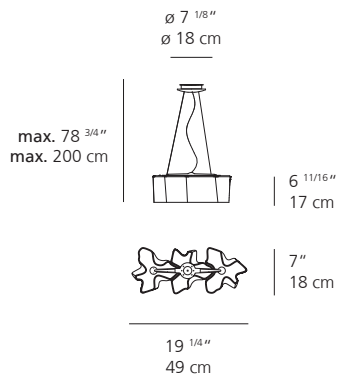

Logico Single Suspension

Technical data

LOGICO MICRO

LOGICO MINI

LOGICO

	LOGICO MICRO	LOGICO MINI	LOGICO
EMISSION	Diffused	Diffused	Diffused
LIGHT SOURCE	LED, CFL, INC Max 60W E12/G16.5	LED, INC Max 100W E26/A19	LED, INC Max 150W E26/A19
DIMMING FEATURE	Dimmable 2-Wire	Dimmable 2-Wire	Dimmable 2-Wire
DIFFUSER	○ Milky white	○ Milky white ● Tobacco ^{New} ● Grey smoke ^{New}	○ Milky white ● Tobacco ^{New} ● Grey smoke ^{New}
CERTIFICATIONS	c.UL.us listed, IP20	c.UL.us listed, IP20	c.UL.us listed, IP20
EXTENDED VERSION	X	X	X

AMUSESPOT.COM
702.857.8212

Logico Triple Linear Suspension

Technical data

LOGICO MICRO

LOGICO MINI

LOGICO

	LOGICO MICRO	LOGICO MINI	LOGICO
EMISSION	Diffused	Diffused	Diffused
LIGHT SOURCE	LED, CFL, INC Max 3x60W E12/G16.5	LED, INC Max 3x100W E26/A19	LED, INC Max 3x100W E26/A19
DIMMING FEATURE	Dimmable 2-Wire	Dimmable 2-Wire	Dimmable 2-Wire
DIFFUSER	○ Milky white	○ Milky white ● Tobacco ^{New} ● Grey smoke ^{New}	○ Milky white ● Tobacco ^{New} ● Grey smoke ^{New}
CERTIFICATIONS	c.UL.us listed, IP20	c.UL.us listed, IP20	c.UL.us listed, IP20
EXTENDED VERSION	X	X	X

AMUSESPOT.COM
702.857.8212

Logico Triple Nested Suspension

Technical data

LOGICO MICRO

LOGICO MINI

LOGICO

	LOGICO MICRO	LOGICO MINI	LOGICO
EMISSION	Diffused	Diffused	Diffused
LIGHT SOURCE	LED, CFL, INC Max 3x60W E12/G16.5	LED, INC Max 3x100W E26/A19	LED, INC Max 3x100W E26/A19
DIMMING FEATURE	Dimmable 2-Wire	Dimmable 2-Wire	Dimmable 2-Wire
DIFFUSER	○ Milky white	○ Milky white ● Tobacco ^{New} ● Grey smoke ^{New}	○ Milky white ● Tobacco ^{New} ● Grey smoke ^{New}
CERTIFICATIONS	c.UL.us listed, IP20	c.UL.us listed, IP20	c.UL.us listed, IP20
EXTENDED VERSION	X	X	X