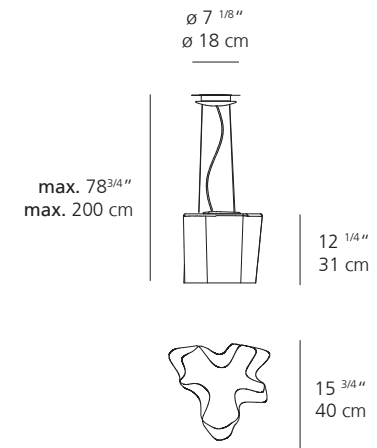

Logico Single Suspension

Technical data

LOGICO MICRO

LOGICO MINI

LOGICO

	LOGICO MICRO	LOGICO MINI	LOGICO
EMISSION	Diffused	Diffused	Diffused
LIGHT SOURCE	LED, CFL, INC Max 60W E12/G16.5	LED, INC Max 100W E26/A19	LED, INC Max 150W E26/A19
DIMMING FEATURE	Dimmable 2-Wire	Dimmable 2-Wire	Dimmable 2-Wire
DIFFUSER	○ Milky white	○ Milky white ● Tobacco ^{New} ● Grey smoke ^{New}	○ Milky white ● Tobacco ^{New} ● Grey smoke ^{New}
CERTIFICATIONS	c.UL.us listed, IP20	c.UL.us listed, IP20	c.UL.us listed, IP20
EXTENDED VERSION	X	X	X

AMUSESPOT.COM
702.857.8212

Logico Triple Linear Suspension

Technical data

LOGICO MICRO

LOGICO MINI

LOGICO

	LOGICO MICRO	LOGICO MINI	LOGICO
EMISSION	Diffused	Diffused	Diffused
LIGHT SOURCE	LED, CFL, INC Max 3x60W E12/G16.5	LED, INC Max 3x100W E26/A19	LED, INC Max 3x100W E26/A19
DIMMING FEATURE	Dimmable 2-Wire	Dimmable 2-Wire	Dimmable 2-Wire
DIFFUSER	○ Milky white	○ Milky white ● Tobacco ^{New} ● Grey smoke ^{New}	○ Milky white ● Tobacco ^{New} ● Grey smoke ^{New}
CERTIFICATIONS	c.UL.us listed, IP20	c.UL.us listed, IP20	c.UL.us listed, IP20
EXTENDED VERSION	X	X	X

AMUSESPOT.COM
702.857.8212

Logico Triple Nested Suspension

Technical data

LOGICO MICRO

LOGICO MINI

LOGICO

	LOGICO MICRO	LOGICO MINI	LOGICO
EMISSION	Diffused	Diffused	Diffused
LIGHT SOURCE	LED, CFL, INC Max 3x60W E12/G16.5	LED, INC Max 3x100W E26/A19	LED, INC Max 3x100W E26/A19
DIMMING FEATURE	Dimmable 2-Wire	Dimmable 2-Wire	Dimmable 2-Wire
DIFFUSER	○ Milky white	○ Milky white ● Tobacco ^{New} ● Grey smoke ^{New}	○ Milky white ● Tobacco ^{New} ● Grey smoke ^{New}
CERTIFICATIONS	c.UL.us listed, IP20	c.UL.us listed, IP20	c.UL.us listed, IP20
EXTENDED VERSION	X	X	X