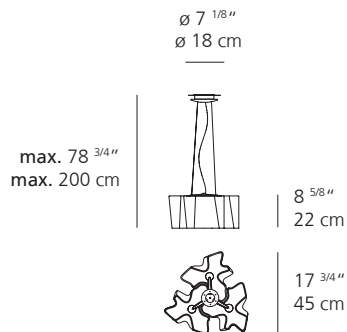

Logico Single Suspension

Technical data

LOGICO MICRO

LOGICO MINI

LOGICO

	LOGICO MICRO	LOGICO MINI	LOGICO
EMISSION	Diffused	Diffused	Diffused
LIGHT SOURCE	LED, CFL, INC Max 60W E12/G16.5	LED, INC Max 100W E26/A19	LED, INC Max 150W E26/A19
DIMMING FEATURE	Dimmable 2-Wire	Dimmable 2-Wire	Dimmable 2-Wire
DIFFUSER	○ Milky white	○ Milky white ● Tobacco ^{New} ● Grey smoke ^{New}	○ Milky white ● Tobacco ^{New} ● Grey smoke ^{New}
CERTIFICATIONS	c.UL.us listed, IP20	c.UL.us listed, IP20	c.UL.us listed, IP20
EXTENDED VERSION	X	X	X

AMUSESPOT.COM
702.857.8212

Logico Triple Linear Suspension

Technical data

LOGICO MICRO

LOGICO MINI

LOGICO

	LOGICO MICRO	LOGICO MINI	LOGICO
EMISSION	Diffused	Diffused	Diffused
LIGHT SOURCE	LED, CFL, INC Max 3x60W E12/G16.5	LED, INC Max 3x100W E26/A19	LED, INC Max 3x100W E26/A19
DIMMING FEATURE	Dimmable 2-Wire	Dimmable 2-Wire	Dimmable 2-Wire
DIFFUSER	○ Milky white	○ Milky white ● Tobacco ^{New} ● Grey smoke ^{New}	○ Milky white ● Tobacco ^{New} ● Grey smoke ^{New}
CERTIFICATIONS	c.UL.us listed, IP20	c.UL.us listed, IP20	c.UL.us listed, IP20
EXTENDED VERSION	X	X	X

AMUSESPOT.COM
702.857.8212

Logico Triple Nested Suspension

Technical data

LOGICO MICRO

LOGICO MINI

LOGICO

	LOGICO MICRO	LOGICO MINI	LOGICO
EMISSION	Diffused	Diffused	Diffused
LIGHT SOURCE	LED, CFL, INC Max 3x60W E12/G16.5	LED, INC Max 3x100W E26/A19	LED, INC Max 3x100W E26/A19
DIMMING FEATURE	Dimmable 2-Wire	Dimmable 2-Wire	Dimmable 2-Wire
DIFFUSER	○ Milky white	○ Milky white ● Tobacco ^{New} ● Grey smoke ^{New}	○ Milky white ● Tobacco ^{New} ● Grey smoke ^{New}
CERTIFICATIONS	c.UL.us listed, IP20	c.UL.us listed, IP20	c.UL.us listed, IP20
EXTENDED VERSION	X	X	X