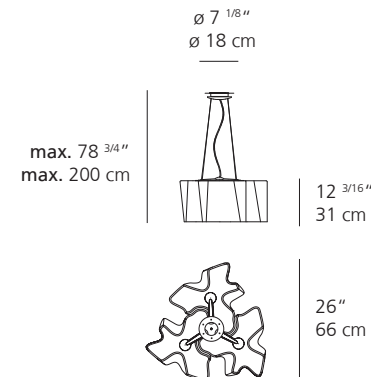

Logico Single Suspension

Technical data

LOGICO MICRO

LOGICO MINI

LOGICO

	LOGICO MICRO	LOGICO MINI	LOGICO
EMISSION	Diffused	Diffused	Diffused
LIGHT SOURCE	LED, CFL, INC Max 60W E12/G16.5	LED, INC Max 100W E26/A19	LED, INC Max 150W E26/A19
DIMMING FEATURE	Dimmable 2-Wire	Dimmable 2-Wire	Dimmable 2-Wire
DIFFUSER	○ Milky white	○ Milky white ● Tobacco ^{New} ● Grey smoke ^{New}	○ Milky white ● Tobacco ^{New} ● Grey smoke ^{New}
CERTIFICATIONS	c.UL.us listed, IP20	c.UL.us listed, IP20	c.UL.us listed, IP20
EXTENDED VERSION	X	X	X

AMUSESPOT.COM
702.857.8212

Logico Triple Linear Suspension

Technical data

LOGICO MICRO

LOGICO MINI

LOGICO

	LOGICO MICRO	LOGICO MINI	LOGICO
EMISSION	Diffused	Diffused	Diffused
LIGHT SOURCE	LED, CFL, INC Max 3x60W E12/G16.5	LED, INC Max 3x100W E26/A19	LED, INC Max 3x100W E26/A19
DIMMING FEATURE	Dimmable 2-Wire	Dimmable 2-Wire	Dimmable 2-Wire
DIFFUSER	○ Milky white	○ Milky white ● Tobacco ^{New} ● Grey smoke ^{New}	○ Milky white ● Tobacco ^{New} ● Grey smoke ^{New}
CERTIFICATIONS	c.UL.us listed, IP20	c.UL.us listed, IP20	c.UL.us listed, IP20
EXTENDED VERSION	X	X	X

AMUSESPOT.COM
702.857.8212

Logico Triple Nested Suspension

Technical data

LOGICO MICRO

LOGICO MINI

LOGICO

	LOGICO MICRO	LOGICO MINI	LOGICO
EMISSION	Diffused	Diffused	Diffused
LIGHT SOURCE	LED, CFL, INC Max 3x60W E12/G16.5	LED, INC Max 3x100W E26/A19	LED, INC Max 3x100W E26/A19
DIMMING FEATURE	Dimmable 2-Wire	Dimmable 2-Wire	Dimmable 2-Wire
DIFFUSER	○ Milky white	○ Milky white ● Tobacco ^{New} ● Grey smoke ^{New}	○ Milky white ● Tobacco ^{New} ● Grey smoke ^{New}
CERTIFICATIONS	c.UL.us listed, IP20	c.UL.us listed, IP20	c.UL.us listed, IP20
EXTENDED VERSION	X	X	X