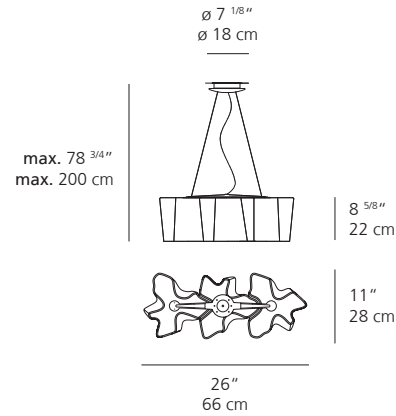

Logico Single Suspension

Technical data

LOGICO MICRO

LOGICO MINI

LOGICO

	LOGICO MICRO	LOGICO MINI	LOGICO
EMISSION	Diffused	Diffused	Diffused
LIGHT SOURCE	LED, CFL, INC Max 60W E12/G16.5	LED, INC Max 100W E26/A19	LED, INC Max 150W E26/A19
DIMMING FEATURE	Dimmable 2-Wire	Dimmable 2-Wire	Dimmable 2-Wire
DIFFUSER	○ Milky white	○ Milky white ● Tobacco ^{New} ● Grey smoke ^{New}	○ Milky white ● Tobacco ^{New} ● Grey smoke ^{New}
CERTIFICATIONS	c.UL.us listed, IP20	c.UL.us listed, IP20	c.UL.us listed, IP20
EXTENDED VERSION	X	X	X

AMUSESPOT.COM
702.857.8212

Logico Triple Linear Suspension

Technical data

LOGICO MICRO

LOGICO MINI

LOGICO

	LOGICO MICRO	LOGICO MINI	LOGICO
EMISSION	Diffused	Diffused	Diffused
LIGHT SOURCE	LED, CFL, INC Max 3x60W E12/G16.5	LED, INC Max 3x100W E26/A19	LED, INC Max 3x100W E26/A19
DIMMING FEATURE	Dimmable 2-Wire	Dimmable 2-Wire	Dimmable 2-Wire
DIFFUSER	○ Milky white	○ Milky white ● Tobacco ^{New} ● Grey smoke ^{New}	○ Milky white ● Tobacco ^{New} ● Grey smoke ^{New}
CERTIFICATIONS	c.UL.us listed, IP20	c.UL.us listed, IP20	c.UL.us listed, IP20
EXTENDED VERSION	X	X	X

AMUSESPOT.COM
702.857.8212

Logico Triple Nested Suspension

Technical data

LOGICO MICRO

LOGICO MINI

LOGICO

	LOGICO MICRO	LOGICO MINI	LOGICO
EMISSION	Diffused	Diffused	Diffused
LIGHT SOURCE	LED, CFL, INC Max 3x60W E12/G16.5	LED, INC Max 3x100W E26/A19	LED, INC Max 3x100W E26/A19
DIMMING FEATURE	Dimmable 2-Wire	Dimmable 2-Wire	Dimmable 2-Wire
DIFFUSER	○ Milky white	○ Milky white ● Tobacco ^{New} ● Grey smoke ^{New}	○ Milky white ● Tobacco ^{New} ● Grey smoke ^{New}
CERTIFICATIONS	c.UL.us listed, IP20	c.UL.us listed, IP20	c.UL.us listed, IP20
EXTENDED VERSION	X	X	X