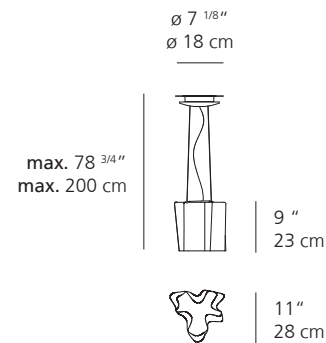

Logico Single Suspension

Technical data

LOGICO MICRO

LOGICO MINI

LOGICO

	LOGICO MICRO	LOGICO MINI	LOGICO
EMISSION	Diffused	Diffused	Diffused
LIGHT SOURCE	LED, CFL, INC Max 60W E12/G16.5	LED, INC Max 100W E26/A19	LED, INC Max 150W E26/A19
DIMMING FEATURE	Dimmable 2-Wire	Dimmable 2-Wire	Dimmable 2-Wire
DIFFUSER	○ Milky white	○ Milky white ● Tobacco ^{New} ● Grey smoke ^{New}	○ Milky white ● Tobacco ^{New} ● Grey smoke ^{New}
CERTIFICATIONS	c.UL.us listed, IP20	c.UL.us listed, IP20	c.UL.us listed, IP20
EXTENDED VERSION	X	X	X

AMUSESPOT.COM
702.857.8212

Logico Triple Linear Suspension

Technical data

LOGICO MICRO

LOGICO MINI

LOGICO

	LOGICO MICRO	LOGICO MINI	LOGICO
EMISSION	Diffused	Diffused	Diffused
LIGHT SOURCE	LED, CFL, INC Max 3x60W E12/G16.5	LED, INC Max 3x100W E26/A19	LED, INC Max 3x100W E26/A19
DIMMING FEATURE	Dimmable 2-Wire	Dimmable 2-Wire	Dimmable 2-Wire
DIFFUSER	○ Milky white	○ Milky white ● Tobacco ^{New} ● Grey smoke ^{New}	○ Milky white ● Tobacco ^{New} ● Grey smoke ^{New}
CERTIFICATIONS	c.UL.us listed, IP20	c.UL.us listed, IP20	c.UL.us listed, IP20
EXTENDED VERSION	X	X	X

AMUSESPOT.COM
702.857.8212

Logico Triple Nested Suspension

Technical data

LOGICO MICRO

LOGICO MINI

LOGICO

	LOGICO MICRO	LOGICO MINI	LOGICO
EMISSION	Diffused	Diffused	Diffused
LIGHT SOURCE	LED, CFL, INC Max 3x60W E12/G16.5	LED, INC Max 3x100W E26/A19	LED, INC Max 3x100W E26/A19
DIMMING FEATURE	Dimmable 2-Wire	Dimmable 2-Wire	Dimmable 2-Wire
DIFFUSER	○ Milky white	○ Milky white ● Tobacco ^{New} ● Grey smoke ^{New}	○ Milky white ● Tobacco ^{New} ● Grey smoke ^{New}
CERTIFICATIONS	c.UL.us listed, IP20	c.UL.us listed, IP20	c.UL.us listed, IP20
EXTENDED VERSION	X	X	X