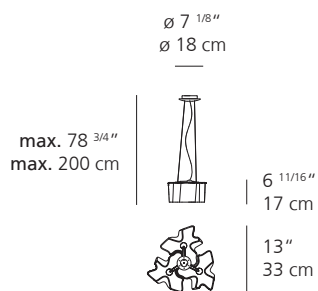

Logico Single Suspension

Technical data

LOGICO MICRO

LOGICO MINI

LOGICO

	LOGICO MICRO	LOGICO MINI	LOGICO
EMISSION	Diffused	Diffused	Diffused
LIGHT SOURCE	LED, CFL, INC Max 60W E12/G16.5	LED, INC Max 100W E26/A19	LED, INC Max 150W E26/A19
DIMMING FEATURE	Dimmable 2-Wire	Dimmable 2-Wire	Dimmable 2-Wire
DIFFUSER	○ Milky white	○ Milky white ● Tobacco ^{New} ● Grey smoke ^{New}	○ Milky white ● Tobacco ^{New} ● Grey smoke ^{New}
CERTIFICATIONS	c.UL.us listed, IP20	c.UL.us listed, IP20	c.UL.us listed, IP20
EXTENDED VERSION	X	X	X

AMUSESPOT.COM
702.857.8212

Logico Triple Linear Suspension

Technical data

LOGICO MICRO

LOGICO MINI

LOGICO

	LOGICO MICRO	LOGICO MINI	LOGICO
EMISSION	Diffused	Diffused	Diffused
LIGHT SOURCE	LED, CFL, INC Max 3x60W E12/G16.5	LED, INC Max 3x100W E26/A19	LED, INC Max 3x100W E26/A19
DIMMING FEATURE	Dimmable 2-Wire	Dimmable 2-Wire	Dimmable 2-Wire
DIFFUSER	○ Milky white	○ Milky white ● Tobacco ^{New} ● Grey smoke ^{New}	○ Milky white ● Tobacco ^{New} ● Grey smoke ^{New}
CERTIFICATIONS	c.UL.us listed, IP20	c.UL.us listed, IP20	c.UL.us listed, IP20
EXTENDED VERSION	X	X	X

AMUSESPOT.COM
702.857.8212

Logico Triple Nested Suspension

Technical data

LOGICO MICRO

LOGICO MINI

LOGICO

	LOGICO MICRO	LOGICO MINI	LOGICO
EMISSION	Diffused	Diffused	Diffused
LIGHT SOURCE	LED, CFL, INC Max 3x60W E12/G16.5	LED, INC Max 3x100W E26/A19	LED, INC Max 3x100W E26/A19
DIMMING FEATURE	Dimmable 2-Wire	Dimmable 2-Wire	Dimmable 2-Wire
DIFFUSER	○ Milky white	○ Milky white ● Tobacco ^{New} ● Grey smoke ^{New}	○ Milky white ● Tobacco ^{New} ● Grey smoke ^{New}
CERTIFICATIONS	c.UL.us listed, IP20	c.UL.us listed, IP20	c.UL.us listed, IP20
EXTENDED VERSION	X	X	X