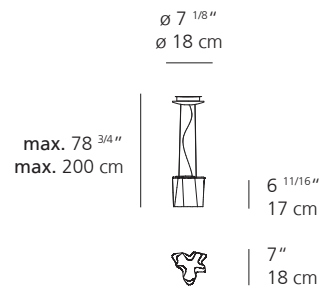

Logico Single Suspension

Technical data

LOGICO MICRO

LOGICO MINI

LOGICO

	LOGICO MICRO	LOGICO MINI	LOGICO
EMISSION	Diffused	Diffused	Diffused
LIGHT SOURCE	LED, CFL, INC Max 60W E12/G16.5	LED, INC Max 100W E26/A19	LED, INC Max 150W E26/A19
DIMMING FEATURE	Dimmable 2-Wire	Dimmable 2-Wire	Dimmable 2-Wire
DIFFUSER	○ Milky white	○ Milky white ● Tobacco ^{New} ● Grey smoke ^{New}	○ Milky white ● Tobacco ^{New} ● Grey smoke ^{New}
CERTIFICATIONS	c.UL.us listed, IP20	c.UL.us listed, IP20	c.UL.us listed, IP20
EXTENDED VERSION	X	X	X

AMUSESPOT.COM
702.857.8212

Logico Triple Linear Suspension

Technical data

LOGICO MICRO

LOGICO MINI

LOGICO

	LOGICO MICRO	LOGICO MINI	LOGICO
EMISSION	Diffused	Diffused	Diffused
LIGHT SOURCE	LED, CFL, INC Max 3x60W E12/G16.5	LED, INC Max 3x100W E26/A19	LED, INC Max 3x100W E26/A19
DIMMING FEATURE	Dimmable 2-Wire	Dimmable 2-Wire	Dimmable 2-Wire
DIFFUSER	○ Milky white	○ Milky white ● Tobacco ^{New} ● Grey smoke ^{New}	○ Milky white ● Tobacco ^{New} ● Grey smoke ^{New}
CERTIFICATIONS	c.UL.us listed, IP20	c.UL.us listed, IP20	c.UL.us listed, IP20
EXTENDED VERSION	X	X	X

AMUSESPOT.COM
702.857.8212

Logico Triple Nested Suspension

Technical data

LOGICO MICRO

LOGICO MINI

LOGICO

	LOGICO MICRO	LOGICO MINI	LOGICO
EMISSION	Diffused	Diffused	Diffused
LIGHT SOURCE	LED, CFL, INC Max 3x60W E12/G16.5	LED, INC Max 3x100W E26/A19	LED, INC Max 3x100W E26/A19
DIMMING FEATURE	Dimmable 2-Wire	Dimmable 2-Wire	Dimmable 2-Wire
DIFFUSER	○ Milky white	○ Milky white ● Tobacco ^{New} ● Grey smoke ^{New}	○ Milky white ● Tobacco ^{New} ● Grey smoke ^{New}
CERTIFICATIONS	c.UL.us listed, IP20	c.UL.us listed, IP20	c.UL.us listed, IP20
EXTENDED VERSION	X	X	X