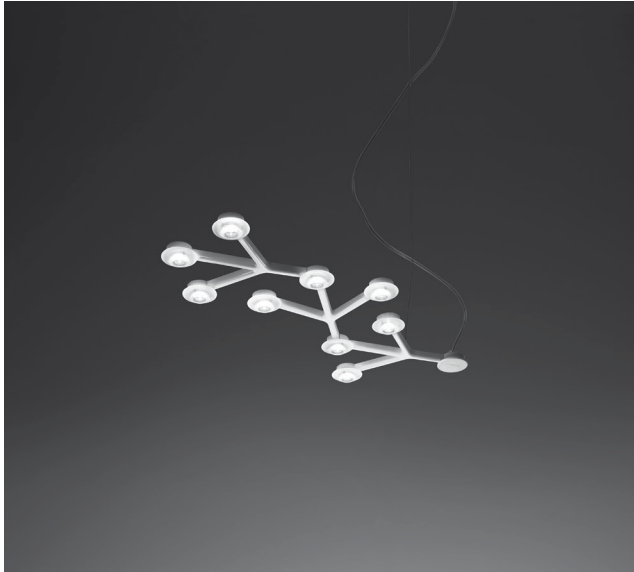

LED Net Line Suspension

LED NET LINE 66

min. 19 11/16" - max. 78 3/4"
min. 50 cm - max. 200 cm

Ø 10"
Ø 25 cm

11 3/8"
29 cm

26"
66 cm

EMISSION	Direct
LIGHT SOURCE	LED 21W 3000K>80CRI
DIMMING FEATURE	Dimmable
FINISH	○ White
CERTIFICATIONS	c.UL.us listed

LED NET

LED NET LINE 125

min. 19 11/16" - max. 78 3/4"
min. 50 cm - max. 200 cm

Ø 10"
Ø 25 cm

11 3/8"
29 cm

49 3/16"
125 cm

EMISSION	Direct
LIGHT SOURCE	LED 30W 3000K>80CRI
DIMMING FEATURE	Dimmable
FINISH	○ White
CERTIFICATIONS	c.UL.us listed