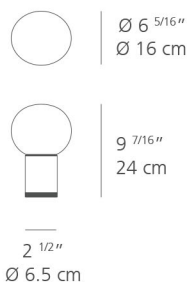

Laguna Table

Technical data

LAGUNA 16

LAGUNA 26

LAGUNA 37

	LAGUNA 16	LAGUNA 26	LAGUNA 37
MATERIALS	Diffuser in blown glass Body in extruded aluminum	Diffuser in blown glass Body in extruded aluminum	Diffuser in blown glass Body in extruded aluminum
EMISSION	Diffused	Diffused	Diffused
LIGHT SOURCE	Switch on cord	Dimmable (on cord)	Dimmable (on cord)
DIMMING FEATURE	LED (non integrated only) 20W LED E12/G16,5	LED (non integrated only) 20W LED E26/A19	LED (non integrated only) 20W LED E26/A19
FINISH	<ul style="list-style-type: none"> ○ Milky White (diffuser) ● Gold (body) ● Bronze (body) <i>New</i> 	<ul style="list-style-type: none"> ○ Milky White (diffuser) ● Gold (body) ● Bronze (body) <i>New</i> 	<ul style="list-style-type: none"> ○ Milky White (diffuser) ● Gold (body) ● Bronze (body) <i>New</i>