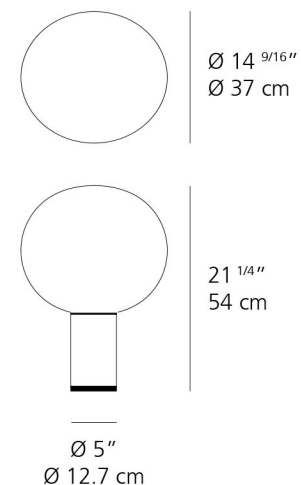

Laguna Table

Technical data

LAGUNA 16

LAGUNA 26

LAGUNA 37

	LAGUNA 16	LAGUNA 26	LAGUNA 37
MATERIALS	Diffuser in blown glass Body in extruded aluminum	Diffuser in blown glass Body in extruded aluminum	Diffuser in blown glass Body in extruded aluminum
EMISSION	Diffused	Diffused	Diffused
LIGHT SOURCE	Switch on cord	Dimmable (on cord)	Dimmable (on cord)
DIMMING FEATURE	LED (non integrated only) 20W LED E12/G16,5	LED (non integrated only) 20W LED E26/A19	LED (non integrated only) 20W LED E26/A19
FINISH	<ul style="list-style-type: none"> ○ Milky White (diffuser) ● Gold (body) ● Bronze (body) <i>New</i> 	<ul style="list-style-type: none"> ○ Milky White (diffuser) ● Gold (body) ● Bronze (body) <i>New</i> 	<ul style="list-style-type: none"> ○ Milky White (diffuser) ● Gold (body) ● Bronze (body) <i>New</i>