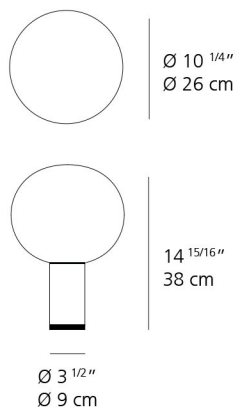

Laguna Table

Technical data

LAGUNA 16

LAGUNA 26

LAGUNA 37

	LAGUNA 16	LAGUNA 26	LAGUNA 37
MATERIALS	Diffuser in blown glass Body in extruded aluminum	Diffuser in blown glass Body in extruded aluminum	Diffuser in blown glass Body in extruded aluminum
EMISSION	Diffused	Diffused	Diffused
LIGHT SOURCE	Switch on cord	Dimmable (on cord)	Dimmable (on cord)
DIMMING FEATURE	LED (non integrated only) 20W LED E12/G16,5	LED (non integrated only) 20W LED E26/A19	LED (non integrated only) 20W LED E26/A19
FINISH	<ul style="list-style-type: none"> ○ Milky White (diffuser) ● Gold (body) ● Bronze (body) <i>New</i> 	<ul style="list-style-type: none"> ○ Milky White (diffuser) ● Gold (body) ● Bronze (body) <i>New</i> 	<ul style="list-style-type: none"> ○ Milky White (diffuser) ● Gold (body) ● Bronze (body) <i>New</i>