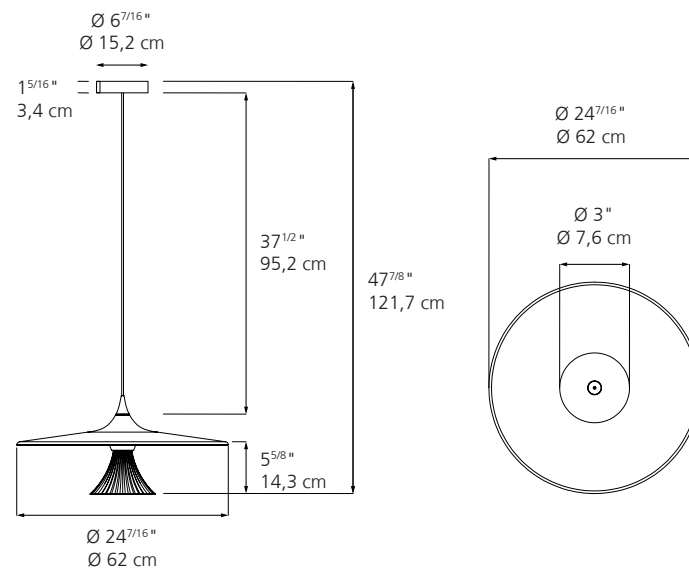

# Ipno Suspension

<b>MATERIALS</b>	Body in aluminum, reflector in PMMA and spiral patterns.
<b>EMISSION</b>	Direct
<b>LIGHT SOURCE</b>	LED 23.1W C.O.B
<b>TOTAL POWER</b>	27.4W
<b>DIMMING FEATURE</b>	Dimmable 2-Wire / Dimmable 0-10V
<b>DELIVERED LUMENS</b>	1786lm
<b>CCT</b>	3000K
<b>CRI</b>	>90
<b>FINISH</b>	● Black (External diffuser) ● Gold (Internal diffuser)
<b>CERTIFICATIONS</b>	c.UL.us listed, IP20