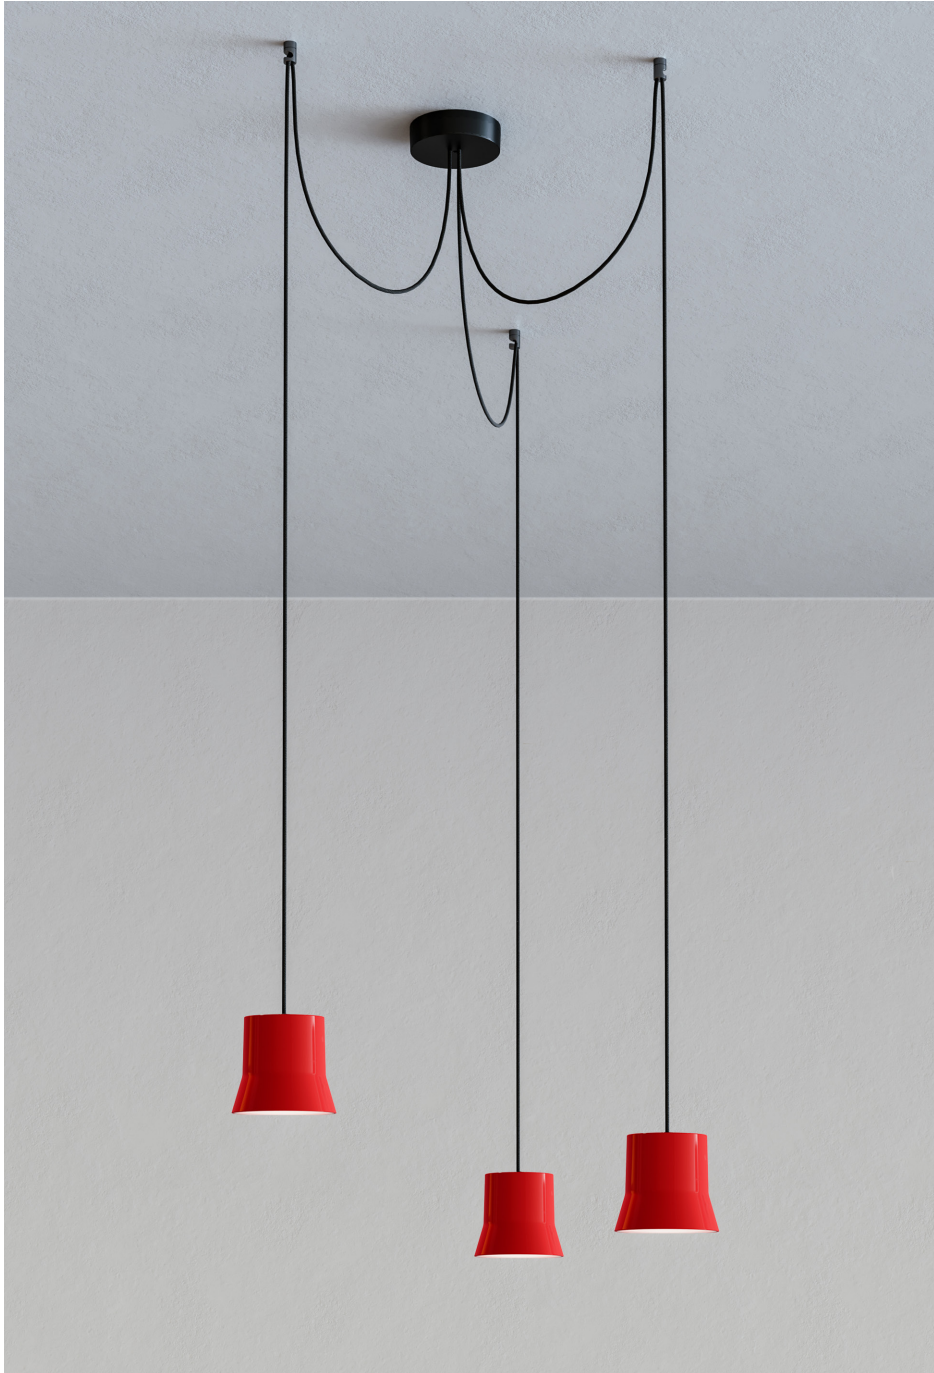

Giò Light Cluster Suspension

MATERIALS	Die-cast aluminum body Injection molded plastic material diffuser Glass screen Black textile cable
------------------	---

LIGHT SOURCE	LED 8W C.O.B.
---------------------	------------------

DIMMING FEATURE	Dimmable 2-Wire
------------------------	-----------------

CCT	3000K
------------	-------

CRI	>80
------------	-----

FINISH	<input type="radio"/> White <input checked="" type="radio"/> Black <input type="radio"/> Blue <input type="radio"/> Red <input type="radio"/> Yellow
---------------	--