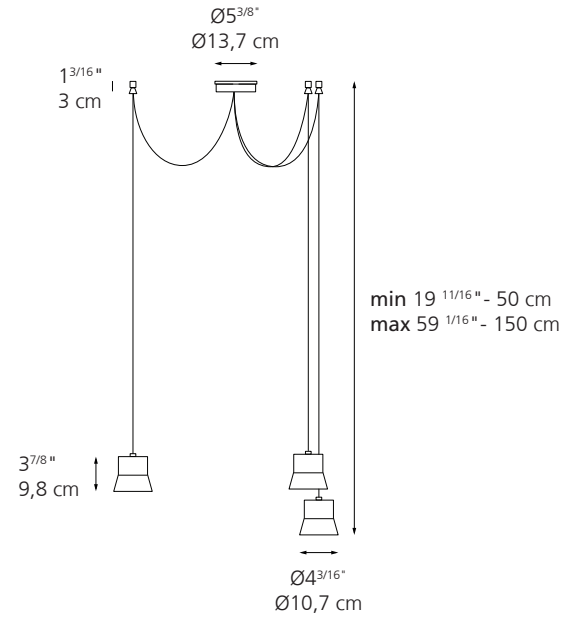

Giò Light Cluster Suspension

MATERIALS	Die-cast aluminum body Injection molded plastic material diffuser Glass screen Black textile cable
------------------	---

LIGHT SOURCE	LED 8W C.O.B.
---------------------	------------------