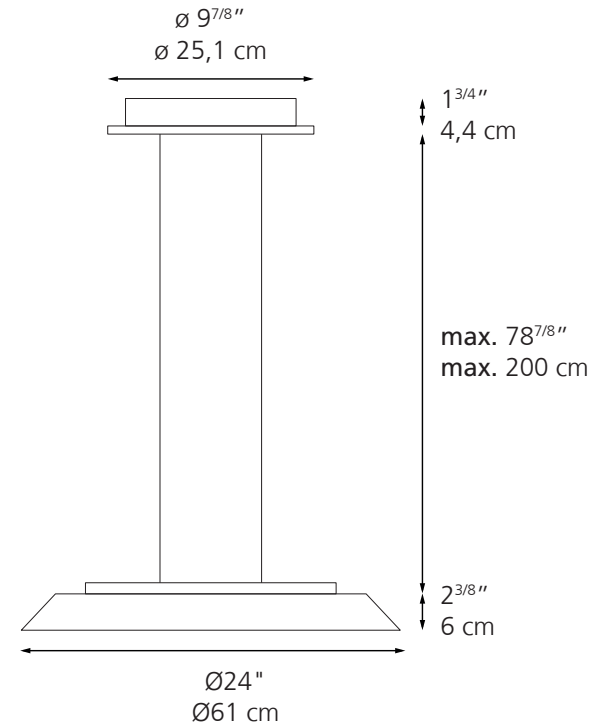

# Technical Data

<b>MATERIALS</b>	Body in injection-molded plastic. Diffuser in injection-molded polycarbonate.
<b>EMISSION</b>	Direct
<b>LIGHT SOURCE</b>	4x25.2W LED Array
<b>TOTAL POWER</b>	29.4W
<b>DIMMING FEATURE</b>	Dimmable 2-Wire
<b>DELIVERED LUMENS</b>	2238lm
<b>CRI</b>	>90
<b>CCT</b>	2700K or 3000K
<b>FINISH</b>	○ White ● Dove grey
<b>CERTIFICATIONS</b>	c.UL.us listed, IP20