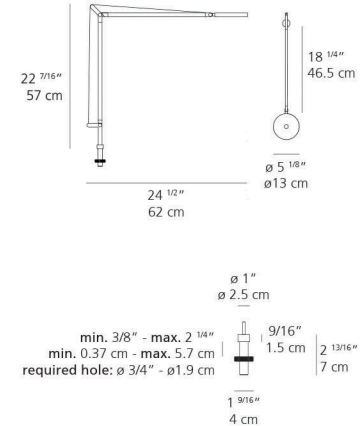

# Technical data

**DEMETRA WITH BASE**

**DEMETRA WITH CLAMP**

**DEMETRA WITH INSET PIVOT**

AMUSEPOT.COM  
702.857.8212

	DEMETRA WITH BASE	DEMETRA WITH CLAMP	DEMETRA WITH INSET PIVOT
<b>MATERIALS</b>	Fully adjustable arms and head in painted aluminum.	Fully adjustable arms and head in painted aluminum.	Fully adjustable arms and head in painted aluminum.
<b>EMISSION</b>	Direct	Direct	Direct
<b>LIGHT SOURCE</b>	LED 9W 2700K>90CRI	LED 9W 2700K>90CRI	LED 9W 2700K>90CRI
<b>DIMMING FEATURE</b>	Dimmable. Available with or without sensor (for anthracite grey and white finishes only).	Dimmable. Available with or without sensor (for anthracite grey and white finishes only).	Dimmable. Available with or without sensor (for anthracite grey and white finishes only).
<b>FINISH</b>	<ul style="list-style-type: none"> <li>● Anthracite Grey</li> <li>○ White</li> <li>● Matte Black</li> </ul>	<ul style="list-style-type: none"> <li>● Anthracite Grey</li> <li>○ White</li> <li>● Matte Black</li> </ul>	<ul style="list-style-type: none"> <li>● Anthracite Grey</li> <li>○ White</li> <li>● Matte Black</li> </ul>
<b>CERTIFICATIONS</b>	c.UL.us listed	c.UL.us listed	c.UL.us listed