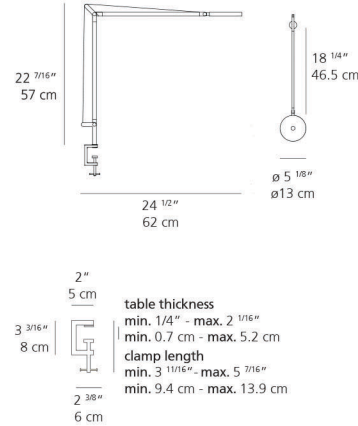

# Technical data

**DEMETRA WITH BASE**

**DEMETRA WITH CLAMP**

**DEMETRA WITH INSET PIVOT**

AMUSEPOT.COM  
702.857.8212

	DEMETRA WITH BASE	DEMETRA WITH CLAMP	DEMETRA WITH INSET PIVOT
<b>MATERIALS</b>	Fully adjustable arms and head in painted aluminum.	Fully adjustable arms and head in painted aluminum.	Fully adjustable arms and head in painted aluminum.
<b>EMISSION</b>	Direct	Direct	Direct
<b>LIGHT SOURCE</b>	LED 9W 2700K>90CRI	LED 9W 2700K>90CRI	LED 9W 2700K>90CRI
<b>DIMMING FEATURE</b>	Dimmable. Available with or without sensor (for anthracite grey and white finishes only).	Dimmable. Available with or without sensor (for anthracite grey and white finishes only).	Dimmable. Available with or without sensor (for anthracite grey and white finishes only).
<b>FINISH</b>	<ul style="list-style-type: none"> <li>● Anthracite Grey</li> <li>○ White</li> <li>● Matte Black</li> </ul>	<ul style="list-style-type: none"> <li>● Anthracite Grey</li> <li>○ White</li> <li>● Matte Black</li> </ul>	<ul style="list-style-type: none"> <li>● Anthracite Grey</li> <li>○ White</li> <li>● Matte Black</li> </ul>
<b>CERTIFICATIONS</b>	c.UL.us listed	c.UL.us listed	c.UL.us listed