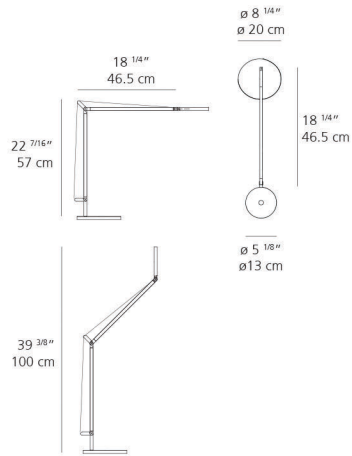

# Technical data

**DEMETRA WITH BASE**

**DEMETRA WITH CLAMP**

**DEMETRA WITH INSET PIVOT**

AMUSEPOT.COM  
702.857.8212

	DEMETRA WITH BASE	DEMETRA WITH CLAMP	DEMETRA WITH INSET PIVOT
<b>MATERIALS</b>	Fully adjustable arms and head in painted aluminum.	Fully adjustable arms and head in painted aluminum.	Fully adjustable arms and head in painted aluminum.
<b>EMISSION</b>	Direct	Direct	Direct
<b>LIGHT SOURCE</b>	LED 9W 2700K>90CRI	LED 9W 2700K>90CRI	LED 9W 2700K>90CRI
<b>DIMMING FEATURE</b>	Dimmable. Available with or without sensor (for anthracite grey and white finishes only).	Dimmable. Available with or without sensor (for anthracite grey and white finishes only).	Dimmable. Available with or without sensor (for anthracite grey and white finishes only).
<b>FINISH</b>	<ul style="list-style-type: none"> <li>● Anthracite Grey</li> <li>○ White</li> <li>● Matte Black</li> </ul>	<ul style="list-style-type: none"> <li>● Anthracite Grey</li> <li>○ White</li> <li>● Matte Black</li> </ul>	<ul style="list-style-type: none"> <li>● Anthracite Grey</li> <li>○ White</li> <li>● Matte Black</li> </ul>
<b>CERTIFICATIONS</b>	c.UL.us listed	c.UL.us listed	c.UL.us listed