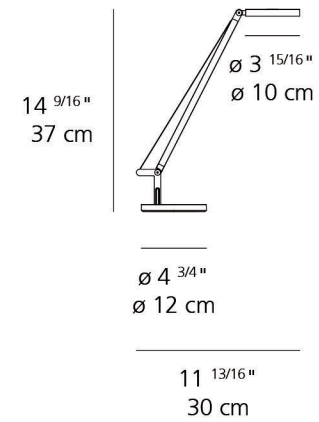

Demetra Micro Table

Technical data

MATERIALS	Fully adjustable arms and head in painted aluminum.
EMISSION	Direct
LIGHT SOURCE	LED 7W 3000K>90CRI or 7W 2700K>90CRI
DIMMING FEATURE	Dimmable
FINISH	● Anthracite Grey ○ White ● Matte Black
CERTIFICATIONS	c.UL.us listed