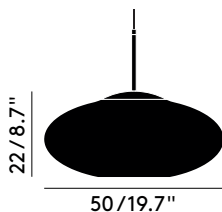

COPPER WIDE PENDANT UL

Code	
Copper	MSS01WUL
Black	MSS01WBKUL
Blue	MSS01WBLUL

Year of Design	2015
Material	Polycarbonate
Bulb Spec	E27 28W (max). Bulb not included.
Cable Spec	250cm/98.4in clear cable.
Dimmability	Mains dimmable (depending on lamp application).

COPPER WIDE

MADE TO ORDER

Copper shade is an over-sized, blow moulded and perfectly reflective globe that kick started the recent craze for copper in interiors the world over. This year we strip away the copper in favour of two new radical attitudes. In high-reflective Blue, Copper shade takes on the weightless form of a helium-filled balloon, an unidentified space-age object. In fetish black, Copper Shade becomes a patent monochromatic orb, a slick black ball with a metallised aluminium interior.

COPPER WIDE PENDANT UL

Code

Chrome MSS01WCHUL

Copper MSS01WGOUL

Year of Design	2015
Material	Polycarbonate
Bulb Spec	E27 28W (max). Bulb not included.
Cable Spec	250cm/98.4in clear cable.
Dimmability	Mains dimmable (depending on lamp application).
Made To Order	MOQ 50 units, lead time 3 months

Germany

Packaging

Height	14.17 in
Width	21.65 in
Length	21.65 in
Weight	7.28 lbs

Product weight

3.48 lbs

Ceiling Rose Included

Copper - Polished Copper Steel
Black - Gloss Black Steel
Blue - Gloss Blue Steel
Chrome - Polished Chrome Steel
Gold - Polished Brass Steel