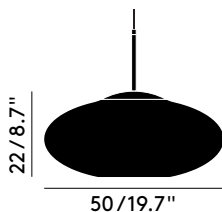

COPPER WIDE

NEW

NEW

Copper shade is an over-sized, blow moulded and perfectly reflective globe that kick started the recent craze for copper in interiors the world over. This year we strip away the copper in favour of two new radical attitudes. In high-reflective Blue, Copper shade takes on the weightless form of a helium-filled balloon, an unidentified space-age object. In fetish black, Copper Shade becomes a patent monochromatic orb, a slick black ball with a metallised aluminium interior.

COPPER WIDE PENDANT UL

Code	
Copper	MSS01WUL
Black	MSS01WBKUL
Blue	MSS01WBLUL

Year of Design	2015
Material	Polycarbonate
Bulb Spec	E27 28W (max). Bulb not included.
Cable Spec	250cm/98.4in clear cable.
Dimmability	Mains dimmable (depending on lamp application).

COPPER WIDE PENDANT UL

Code

Chrome MSS01WCHUL

Copper MSS01WGOUL

Year of Design	2015
Material	Polycarbonate
Bulb Spec	E27 28W (max). Bulb not included.
Cable Spec	250cm/98.4in clear cable.
Dimmability	Mains dimmable (depending on lamp application).
Made To Order	MOQ 50 units, lead time 3 months

Germany

Packaging

Height	14.17 in
Width	21.65 in
Length	21.65 in
Weight	7.28 lbs

Product weight

3.48 lbs

Ceiling Rose Included

Copper - Polished Copper Steel
Black - Gloss Black Steel
Blue - Gloss Blue Steel
Chrome - Polished Chrome Steel
Gold - Polished Brass Steel