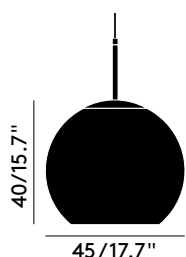

COPPER ROUND 45CM

Copper shade is an over-sized, blow moulded and perfectly reflective globe that kick started the recent craze for copper in interiors the world over. This year we strip away the copper in favour of two new radical attitudes. In high-reflective Blue, Copper shade takes on the weightless form of a helium-filled balloon, an unidentified space-age object. In fetish black, Copper Shade becomes a patent monochromatic orb, a slick black ball with a metallised aluminium interior.

COPPER 25CM PENDANT UL

Code	
Bronze	MSS4501-PUSM3
Copper	MSS01RUL
Black	MSS01RBKUL
Blue	MSS01RBLUL

Year of Design	2005
Material	Polycarbonate
Bulb Spec	Copper Bronze – E27 60W (max), Copper, Black & Blue – E14 25W (max). Bulb not included.
Cable Spec	250cm/98.4in clear cable.
Dimmability	Mains dimmable (depending on lamp application).

COPPER ROUND 45CM

MADE TO ORDER

Copper shade is an over-sized, blow moulded and perfectly reflective globe that kick started the recent craze for copper in interiors the world over. This year we strip away the copper in favour of two new radical attitudes. In high-reflective Blue, Copper shade takes on the weightless form of a helium-filled balloon, an unidentified space-age object. In fetish black, Copper Shade becomes a patent monochromatic orb, a slick black ball with a metallised aluminium interior.

COPPER 45CM PENDANT UL

Code

Chrome MSS01RCHUL

Gold MSS01RGOUL

Year of Design	2005
Material	Polycarbonate
Bulb Spec	Silver and Gold – E14 25W (max).
Cable Spec	250cm/98.4in clear cable.
Dimmability	Mains dimmable (depending on lamp application).
Made To Order	MOQ 50 units, lead time 3 months