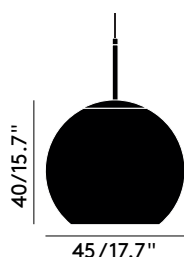

COPPER ROUND 45CM

Copper shade is an over-sized, blow moulded and perfectly reflective globe that kick started the recent craze for copper in interiors the world over. This year we strip away the copper in favour of two new radical attitudes. In high-reflective Blue, Copper shade takes on the weightless form of a helium-filled balloon, an unidentified space-age object. In fetish black, Copper Shade becomes a patent monochromatic orb, a slick black ball with a metallised aluminium interior.

COPPER 25CM PENDANT UL

Code	
Bronze	MSS4501-PUSM3
Copper	MSS01RUL
Black	MSS01RBKUL
Blue	MSS01RBLUL

Year of Design	2005
Material	Polycarbonate
Bulb Spec	Copper Bronze – E27 60W (max), Copper, Black & Blue – E14 25W (max). Bulb not included.
Cable Spec	250cm/98.4in clear cable.
Dimmability	Mains dimmable (depending on lamp application).

COPPER ROUND 45CM

MADE TO ORDER

Copper shade is an over-sized, blow moulded and perfectly reflective globe that kick started the recent craze for copper in interiors the world over. This year we strip away the copper in favour of two new radical attitudes. In high-reflective Blue, Copper shade takes on the weightless form of a helium-filled balloon, an unidentified space-age object. In fetish black, Copper Shade becomes a patent monochromatic orb, a slick black ball with a metallised aluminium interior.

COPPER 45CM PENDANT UL

Code

Chrome MSS01RCHUL

Gold MSS01RGOUL

Year of Design	2005
Material	Polycarbonate
Bulb Spec	Silver and Gold – E14 25W (max).
Cable Spec	250cm/98.4in clear cable.
Dimmability	Mains dimmable (depending on lamp application).
Made To Order	MOQ 50 units, lead time 3 months