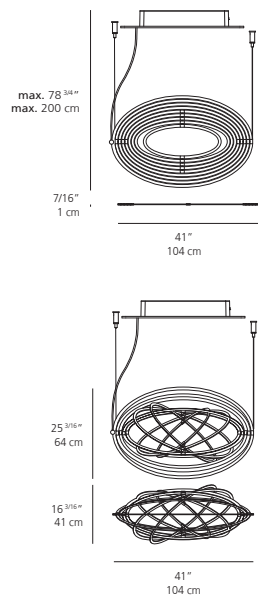

COPERNICO suspension

EMISSION

indirect, direct and diffused

LIGHT SOURCE

LED
30W 3000K >80CRI

DIMMING FEATURE

dimmable

DIMENSIONS

LIGHT SOURCE

LED

23W 3000K >80CRI

DIMMING FEATURE

dimmable

DIMENSIONS

FINISH

-  polished red (variant to RAL3020)
-  polished white (variant to RAL9003)