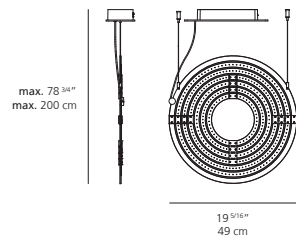

LIGHT SOURCE

LED

23W 3000K >80CRI

DIMMING FEATURE

dimmable

DIMENSIONS

FINISH

-  polished red (variant to RAL3020)
-  polished white (variant to RAL9003)