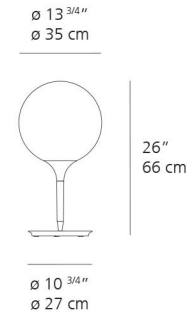

Castore Table

CASTORE 14

CASTORE 25

CASTORE 35

CASTORE 42

CASTORE 14

CASTORE 25

	CASTORE 14	CASTORE 25
EMISSION	Diffused	Diffused
LIGHT SOURCE	LED bulb (non integrated) Max 4W E12/G16.5	LED, CFL, INC Max 100W E26/A19
DIMMING FEATURE	On/Off switch on cord	Touch dimmer on base
FINISH	○ White	○ White
CERTIFICATIONS	c.UL.us listed	c.UL.us listed

CASTORE

CASTORE 35

CASTORE 42

	CASTORE 35	CASTORE 42
EMISSION	Diffused	Diffused
LIGHT SOURCE	LED, CFL, INC Max 100W E26/A19	LED, CFL, INC Max 100W E26/A19
DIMMING FEATURE	Touch dimmer on base	Touch dimmer on base
FINISH	○ White	○ White
CERTIFICATIONS	c.UL.us listed	c.UL.us listed