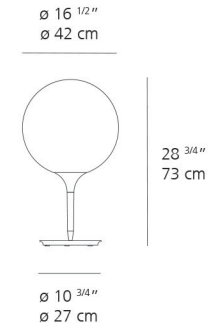

Castore Table

CASTORE 14

CASTORE 25

CASTORE 35

CASTORE 42

CASTORE 14

CASTORE 25

	CASTORE 14	CASTORE 25
EMISSION	Diffused	Diffused
LIGHT SOURCE	LED bulb (non integrated) Max 4W E12/G16.5	LED, CFL, INC Max 100W E26/A19
DIMMING FEATURE	On/Off switch on cord	Touch dimmer on base
FINISH	○ White	○ White
CERTIFICATIONS	c.UL.us listed	c.UL.us listed

CASTORE

CASTORE 35

CASTORE 42

	CASTORE 35	CASTORE 42
EMISSION	Diffused	Diffused
LIGHT SOURCE	LED, CFL, INC Max 100W E26/A19	LED, CFL, INC Max 100W E26/A19
DIMMING FEATURE	Touch dimmer on base	Touch dimmer on base
FINISH	○ White	○ White
CERTIFICATIONS	c.UL.us listed	c.UL.us listed