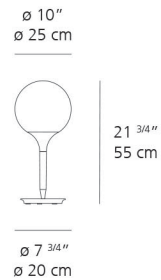

Castore Table

CASTORE 14

CASTORE 25

CASTORE 35

CASTORE 42

CASTORE 14

CASTORE 25

	CASTORE 14	CASTORE 25
EMISSION	Diffused	Diffused
LIGHT SOURCE	LED bulb (non integrated) Max 4W E12/G16.5	LED, CFL, INC Max 100W E26/A19
DIMMING FEATURE	On/Off switch on cord	Touch dimmer on base
FINISH	○ White	○ White
CERTIFICATIONS	c.UL.us listed	c.UL.us listed

CASTORE

CASTORE 35

CASTORE 42

	CASTORE 35	CASTORE 42
EMISSION	Diffused	Diffused
LIGHT SOURCE	LED, CFL, INC Max 100W E26/A19	LED, CFL, INC Max 100W E26/A19
DIMMING FEATURE	Touch dimmer on base	Touch dimmer on base
FINISH	○ White	○ White
CERTIFICATIONS	c.UL.us listed	c.UL.us listed