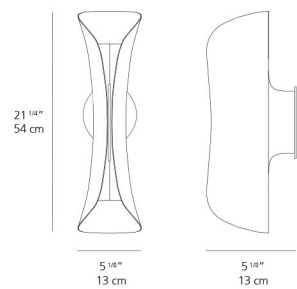

CADMO wall

EMISSION

direct and indirect

LIGHT SOURCE

LED ONLY
max 2x7W GU10

DIMMING FEATURE

dimmable

DIMENSIONS