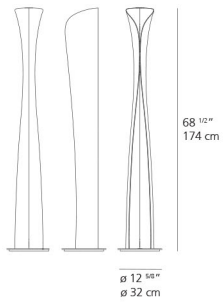

CADMO floor

EMISSION

indirect and diffused

LIGHT SOURCE

LED
44W 3000K >80CRI
indirect/direct
or
LED
44W 2700K >90 CRI
indirect/direct

DIMMING FEATURE

indirect light dimmable
diffused light on-off

DIMENSIONS